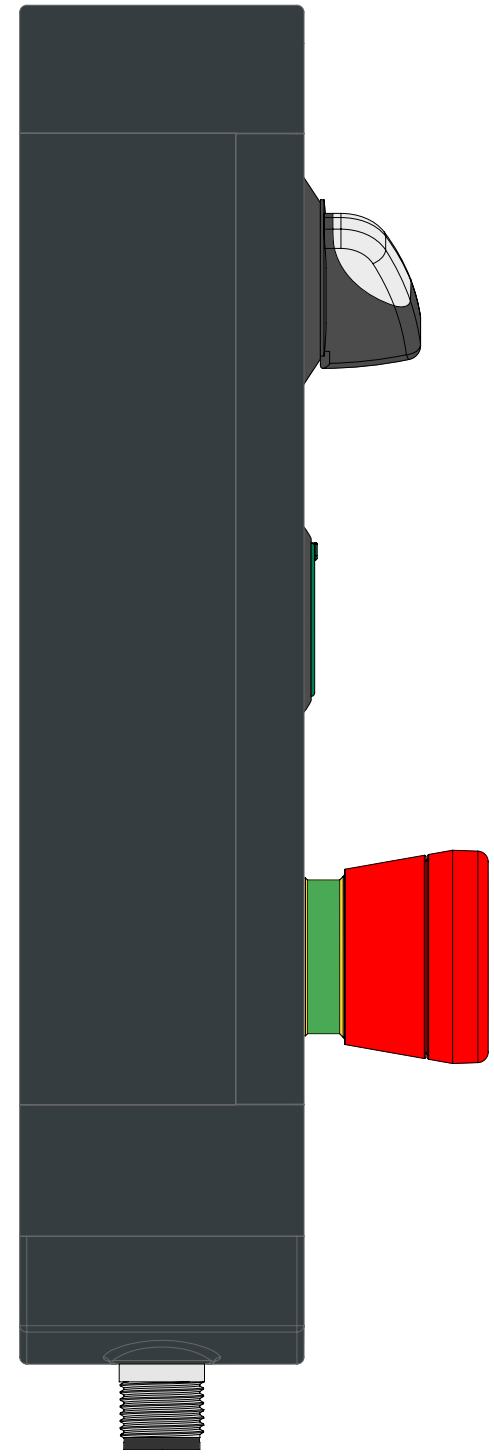

Illuminated selector switch
2 positions
✓

Illuminated button
spring-return

Emergency push button

	Contacts	Diagram
Device 1	1NO	
Device 2	1NO	
Device 3	2NC	

Connector	M12 with 12 pole at the bottom	
-----------	-----------------------------------	--