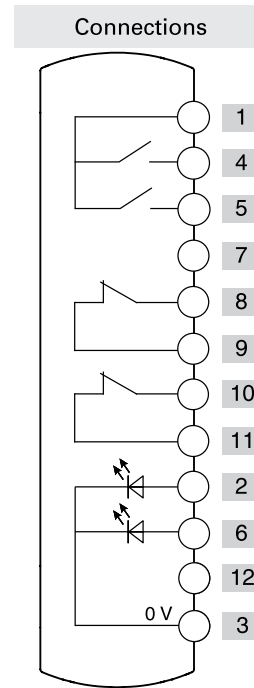

Illuminated selector switch
2 positions
✓

Illuminated button
spring-return

Emergency push button

	Contacts	Diagram
Device 1	1NO	
Device 2	1NO	
Device 3	2NC	

Connector	M12 with 12 pole at the bottom	
-----------	-----------------------------------	--