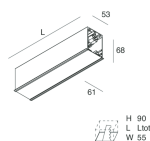

HERO C

108862.02

novalux
ITALIAN LIGHTING DESIGN SINCE 1948

COMPLETION ACCESSORIES

HERO C: MOD.CIECO 250 NE

108852.02