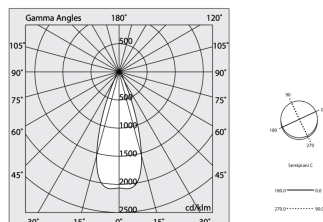

HERO C

108862.02

novalux
ITALIAN LIGHTING DESIGN SINCE 1948

Features

Use: Indoor
Type of installation: RECESSED INTO PLASTERBOARD
Emission: DIRECT
Optics: SPOT
Beam: 34°
Colour: BLACK
Dimming: ON/OFF
Emergency: NO
L: 1120mm
A: 61mm
H: 68mm
Made in: ITALY
Warranty: 5 years
Weight: 3.4kg