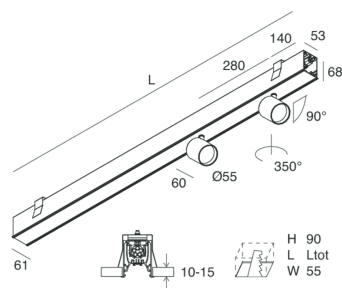

HERO C

108862.02

novalux
ITALIAN LIGHTING DESIGN SINCE 1948

Features

Use: Indoor
Type of installation: RECESSED INTO PLASTERBOARD
Emission: DIRECT
Optics: SPOT
Beam: 34°
Colour: BLACK
Dimming: ON/OFF
Emergency: NO
L: 1120mm
A: 61mm
H: 68mm
Made in: ITALY
Warranty: 5 years
Weight: 3.4kg