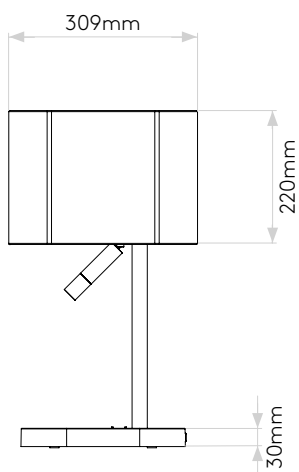

Venn Table Reader

astro

General

Location:	Interior
Class:	CE (Class II)
Ip Rating:	IP20
Bathroom Zone:	Zone 3
Driver Required:	No
Installation Orientation:	-
Main Material:	Metal - Zinc
Dimensions (mm):	H: 550 W: 179 D: 309
Cut Out Hole :	-
Recess Depth (mm):	-
Fire Rating:	-
Cable Length (mm):	2000
Gross Weight (kg):	3.1

Main Lamp

Light Source:	LED E27/ES
Wattage:	12W Max
Lamp Included:	No
Maximum Lamp Length (mm):	110
Luminous Flux (lm):	Lamp Dependent
Colour Temp (K):	Lamp Dependent
Cri (Ra)	Lamp Dependent
Macadam Ellipse:	Lamp Dependent
Tilt Adjustable Angle (°):	-
Rotation Adjustable Angle (°):	-
Lifetime (hrs):	Lamp Dependent
Beam Angle (°):	Lamp Dependent

Product Elevations

astro

Without Shade

With Stadium 160 Shade

Please note that some dimensions may vary slightly due to manufacturing tolerances, this includes cable entry and fixing holes

Veuillez noter que certaines dimensions peuvent varier légèrement en raison des tolérances de fabrication, y compris l'entrée de câble et les trous de fixation.