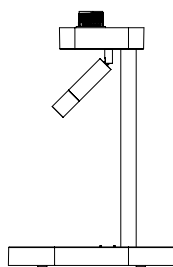

Product Elevations

astro

Without Shade