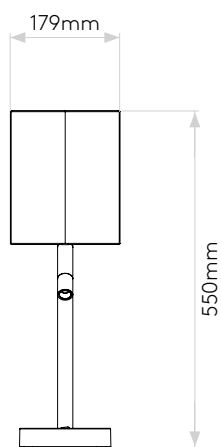

Venn Table Reader

astro

General

Location:	Interior
Class:	CE (Class II)
Ip Rating:	IP20
Bathroom Zone:	Zone 3
Driver Required:	No
Installation Orientation:	-
Main Material:	Metal - Zinc
Dimensions (mm):	H: 550 W: 179 D: 309
Cut Out Hole :	-
Recess Depth (mm):	-
Fire Rating:	-
Cable Length (mm):	2000
Gross Weight (kg):	3.1

Main Lamp

Light Source:	LED E27/ES
Wattage:	12W Max
Lamp Included:	No
Maximum Lamp Length (mm):	110
Luminous Flux (lm):	Lamp Dependent
Colour Temp (K):	Lamp Dependent
Cri (Ra)	Lamp Dependent
Macadam Ellipse:	Lamp Dependent
Tilt Adjustable Angle (°):	-
Rotation Adjustable Angle (°):	-
Lifetime (hrs):	Lamp Dependent
Beam Angle (°):	Lamp Dependent

Product Elevations

astro

Without Shade

With Stadium 160 Shade

Please note that some dimensions may vary slightly due to manufacturing tolerances, this includes cable entry and fixing holes

Veuillez noter que certaines dimensions peuvent varier légèrement en raison des tolérances de fabrication, y compris l'entrée de câble et les trous de fixation.