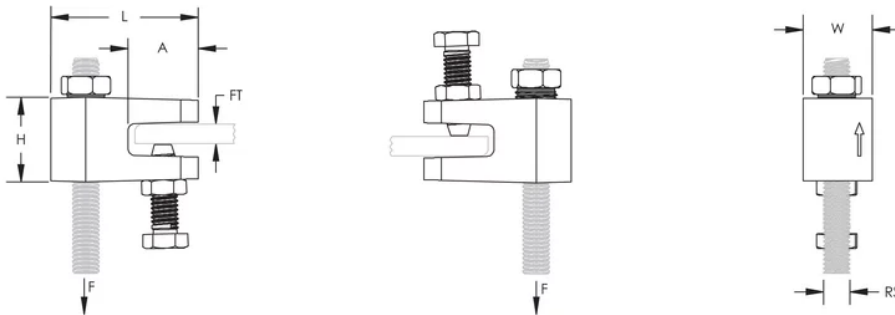

Width: 25,3 mm

A : 24,9 mm

Static Load 1: 1100 N

Static Load 2: 1400 N

NB/DN: 50 max

Pipe Size: 2" max.

ADDITIONAL PRODUCT DETAILS

Static Load 1 represents 1/8" to 3/16" (3 mm to 5 mm) flange thickness. Static Load 2 represents 1/4" to 3/8" (6 mm to 10 mm) flange thickness.

DIAGRAMS

AVERTISSEMENT

Les produits nVent doivent être installés et utilisés conformément aux consignes figurant dans les fiches d'instructions et les documents de formation des produits nVent. Les fiches d'instructions sont disponibles à l'adresse suivante : www.nvent.com et auprès de votre représentant du service client nVent. Une mauvaise installation, une utilisation incorrecte, une application erronée ou toute autre forme de non-respect scrupuleux des instructions et avertissements de nVent peuvent entraîner un dysfonctionnement du produit, des dommages matériels, des lésions corporelles graves et le décès et/ou annuler votre garantie.

Amérique du Nord

+1.800.753.9221
Option 1 – Customer Care
Option 2 – Technical Support

Europe

Netherlands:
+31 800-0200135
France:
+33 800 901 793

Europe

Germany:
800 1890272
Other Countries:
+31 13 5835404

APAC

Shanghai:
+ 86 21 2412 1618/19
Sydney:
+61 2 9751 8500

Our powerful portfolio of brands:
nVent.com **CADDY ERICO HOFFMAN RAYCHEM SCHROFF**
TRACER