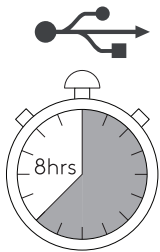

Zeppo Portable

astro

USB Type C

55hrs

22hrs

11hrs

5.5hrs

USB Type C