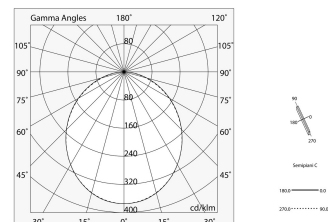

LUCKY MAXI

106203.01 + 106221.99

novalux

ITALIAN LIGHTING DESIGN SINCE 1948

Features

Use: Indoor
Type of installation: SUSPENDED, CEILING MOUNTED
Emission: DIRECT
Optics: OPAL
Colour: WHITE
Dimming: ON/OFF
Emergency: NO
L: 2400mm
A: 97mm
H: 90mm
Made in: ITALY
Warranty: 5 years
Weight: 6.6kg