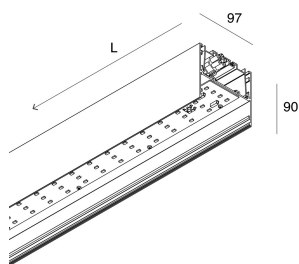

LUCKY MAXI

106203.01 + 106221.99

novalux

ITALIAN LIGHTING DESIGN SINCE 1948

Features

Use: Indoor
Type of installation: SUSPENDED, CEILING MOUNTED
Emission: DIRECT
Optics: OPAL
Colour: WHITE
Dimming: ON/OFF
Emergency: NO
L: 2400mm
A: 97mm
H: 90mm
Made in: ITALY
Warranty: 5 years
Weight: 6.6kg