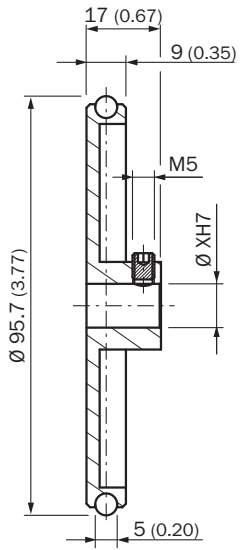

## Ordering information

Type	Part no.
BEF-MR010030R	2049278

Other models and accessories → [www.sick.com/](http://www.sick.com/)

## Detailed technical data

### Technical specifications

<b>Accessory group</b>	Other mounting accessories
<b>Accessory family</b>	Measuring wheels and measuring wheel systems
<b>Description</b>	Aluminium measuring wheel with O-ring (NBR70) for 10 mm solid shaft, circumference 300 mm
<b>Circumference</b>	300 mm
<b>Surface</b>	O-ring NBR70
<b>Thread width</b>	5 mm

## Dimensional drawing (Dimensions in mm (inch))