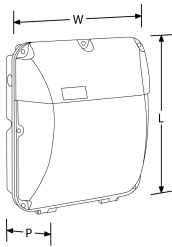

Product Image:

Line Drawing

Polar Curve

Product Specs:

Technology	LED	Input Voltage	220-240V AC
Lamp Base	Aucun	Positional Adjustment	Fixe
Number of LEDs	60	Luminaire Distribution	Ambiance
Lifetime L70 (hrs)	25.000	Input Frequency	50/60HZ
Dimmable	Non	IP Rating	IP65
IK Rating	IK10	Fire Protection	No
Operating Env. Temp. (Min) °C	-20°C	Operating Env. Temp. (Max) °C	45°C
Optic Material	Polycarbonate	Power Factor	0.9
Height (mm)	309	Length (mm)	309
Width (mm)	264	Weight (Kg)	1.965