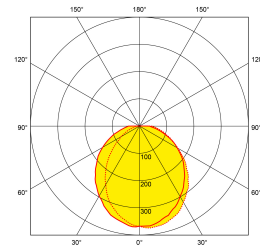

Product Image:

Line Drawing

Polar Curve

Product Specs:

Technology	LED	Input Voltage	220-240V AC
Lamp Base	Aucun	Positional Adjustment	Fixe
Number of LEDs	60	Luminaire Distribution	Ambiance
Lifetime L70 (hrs)	25.000	Input Frequency	50/60HZ
Dimmable	Non	IP Rating	IP65
IK Rating	IK10	Fire Protection	No
Operating Env. Temp. (Min) °C	-20°C	Operating Env. Temp. (Max) °C	45°C
Optic Material	Polycarbonate	Power Factor	0.9
Height (mm)	309	Length (mm)	309
Width (mm)	264	Weight (Kg)	1.965

SKU Table and Ordering:

SKU Code	Wattage	Beam Angle	Lumens	Lumens/Watt	CRI	Colour	Finish Colour
EN-WP103/40	30	120	2550	85	80	4000	Noir
EN-WP103EM/40	30	120	2550	85	80	4000	Noir
EN-WP103PH/40	30	120	2550	85	80	4000	Noir