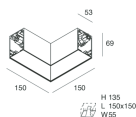

HERO: MOD.CIECO ANG.SX 150 CAF

108677.20