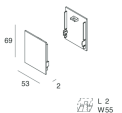

HERO: COPPIA TESTATE CAF

108684.20