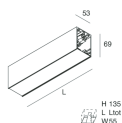

HERO: MOD.CIECO 1120 CAF

108679.20

MOUNTING ACCESSORIES

HERO: SOSPL3000 1PZ. TESTA/CODA

108685.99

ALL-TRACK: COPPIA ADATT. 3P BIA

106722.01