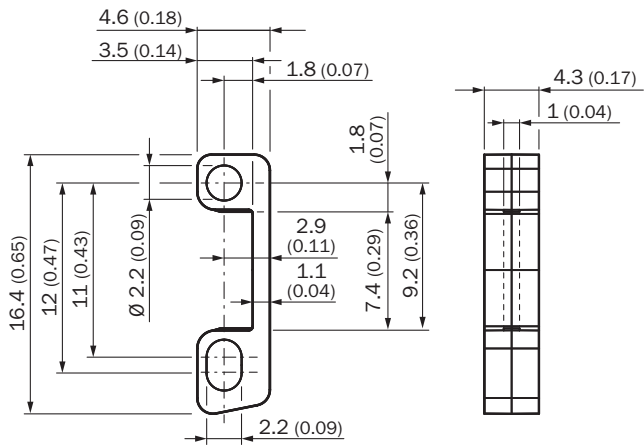

Dimensional drawing (Dimensions in mm (inch))