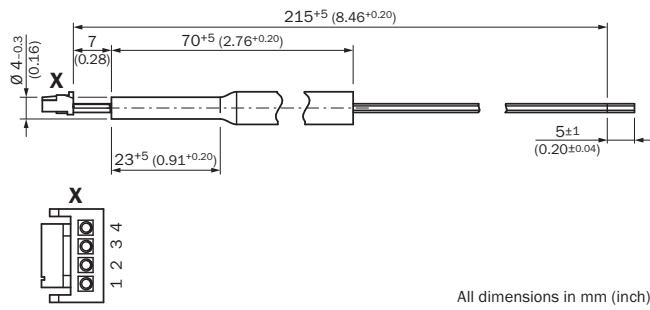

Dimensional drawing (Dimensions in mm (inch))