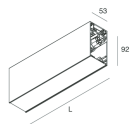

HERO B

108798.20

novalux
ITALIAN LIGHTING DESIGN SINCE 1948

COMPLETION ACCESSORIES

HERO B: MOD.CIECO 250 CAF

1087A3.20