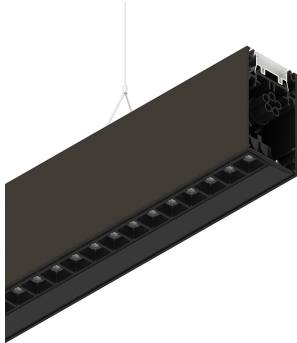

## Features

Use: Indoor  
Type of installation: SUSPENDED  
Emission: DIRECT/INDIRECT  
Optics: MICRO OPTICS  
Colour: CAFFE  
Dimming: PUSH  
Emergency: NO  
L: 1428mm  
A: 53mm  
H: 92mm  
Made in: ITALY  
Warranty: 5 years  
Weight: 5kg