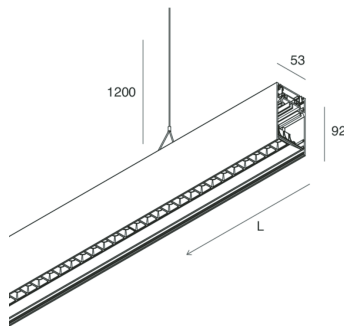

## Features

Use: Indoor  
Type of installation: SUSPENDED  
Emission: DIRECT/INDIRECT  
Optics: MICRO OPTICS  
Colour: CAFFE  
Dimming: PUSH  
Emergency: NO  
L: 1428mm  
A: 53mm  
H: 92mm  
Made in: ITALY  
Warranty: 5 years  
Weight: 5kg