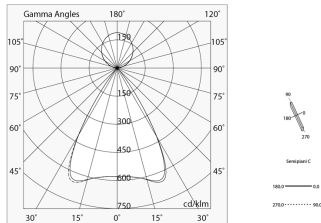

HERO B

108798.20

novalux
ITALIAN LIGHTING DESIGN SINCE 1948

Features

Use: Indoor
Type of installation: SUSPENDED
Emission: DIRECT/INDIRECT
Optics: MICRO OPTICS
Colour: CAFFE
Dimming: PUSH
Emergency: NO
L: 1428mm
A: 53mm
H: 92mm
Made in: ITALY
Warranty: 5 years
Weight: 5kg

Tech data

Luminaire input power: 69W
Luminaire luminous flux: 6468lm
Direct luminous flux: 3638lm
Indirect luminous flux: 2830lm
IP: 40
Insulation class: I
Supply voltage: 220-240V 50/60Hz
UGR: <19
SELV: Si

Source

Light source: LED
Source power: 61W
Colour temperature: 3000K
CRI: >90
Colour tolerance: 3 Step MacAdam
LED lifespan: 50000h L80 B20

Compliance

CEI EN 60598-1:2015 + A11:2009. IEC 60598-2:2015 2-1

Standards

Photobiological risk: RISK GROUP 0 Certified fixture in EXEMPT GROUP, in accordance with CEI EN 62471:2010-01, IEC TR 62778:2014.
CAM edilizia: The product complies with the requirements for public buildings, ministerial decree of 23rd June 2022 n.256.

[View more product info](#)

Novalux S.r.l. via Marzabotto, 2 40050 Funo di Argelato (BO) Italy
Tel: +39 051 860558 · Fax +39 051 6647859 · Mail: info@novalux.it · VAT number 00536541204 · novalux.com
Company subject to the management and coordination by SLV GmbH

This technical data sheet is owned by Novalux S.r.l., all rights reserved. Novalux S.r.l. reserves the right to make changes without prior notice.