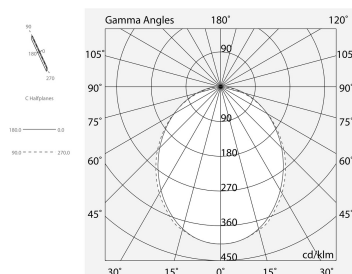

LUCKY MINI

103514.21H

novalux

ITALIAN LIGHTING DESIGN SINCE 1948

Features

Use: Indoor
Type of installation: SUSPENDED, CEILING MOUNTED
Emission: DIRECT
Optics: OPAL
Colour: CAPPUCCINO
Dimming: PUSH, DALI
Emergency: NO
L: 1600mm
A: 38mm
H: 65mm
Made in: ITALY
Warranty: 5 years
Weight: 2.86kg

Tech data

Luminaire input power: 27.3W
Luminaire luminous flux: 2229lm
IP: 40
Insulation class: I
Supply voltage: 220-240V 50/60Hz
SELV: Si

Source

Light source: LED
Source power: 23W
Source luminous flux: 3868lm
Colour temperature: 3000K
CRI: >80
Colour tolerance: 3 Step MacAdam
LED lifespan: 50000h L80 B20

Compliance

CEI EN 60598-1:2015 + A11:2009. IEC 60598-2:2015 2-1

Standards

Photobiological risk: RISK GROUP 0 Certified fixture in EXEMPT GROUP, in accordance with CEI EN 62471:2010-01, IEC TR 62778:2014.

[View more product info](#)

Novalux S.r.l. via Marzabotto, 2 40050 Funo di Argelato (BO) Italy
Tel: +39 051 860558 · Fax +39 051 6647859 · Mail: info@novalux.it · VAT number 00536541204 · novalux.com
Company subject to the management and coordination by SLV GmbH

This technical data sheet is owned by Novalux S.r.l., all rights reserved. Novalux S.r.l. reserves the right to make changes without prior notice.