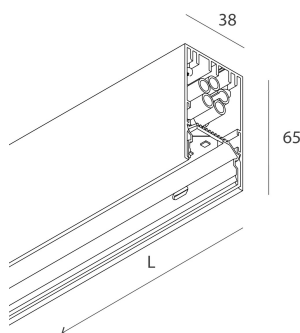

## Features

Use: Indoor  
Type of installation: SUSPENDED, CEILING MOUNTED  
Emission: DIRECT  
Optics: OPAL  
Colour: CAPPUCCINO  
Dimming: PUSH, DALI  
Emergency: NO  
L: 1600mm  
A: 38mm  
H: 65mm  
Made in: ITALY  
Warranty: 5 years  
Weight: 2.86kg