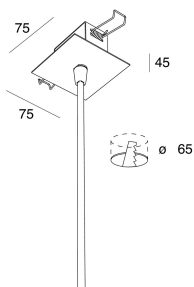

P-30 READY

1058C4.02

novalux
ITALIAN LIGHTING DESIGN SINCE 1948

MOUNTING ACCESSORIES

P-30: ROSONE CARTON. ALIM L=1200 3P BIA

103319.01