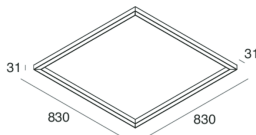

## Features

Use: Indoor  
Type of installation: WALL, CEILING MOUNTED  
Emission: DIRECT  
Optics: OPAL  
Colour: BLACK  
Dimming: ON/OFF  
Emergency: NO  
L: 830mm  
A: 830mm  
H: 31mm  
Made in: ITALY  
Warranty: 5 years