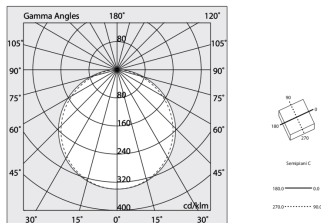

P-30 READY

1058C4.02

novalux
ITALIAN LIGHTING DESIGN SINCE 1948

Features

Use: Indoor
Type of installation: WALL, CEILING MOUNTED
Emission: DIRECT
Optics: OPAL
Colour: BLACK
Dimming: ON/OFF
Emergency: NO
L: 830mm
A: 830mm
H: 31mm
Made in: ITALY
Warranty: 5 years

Tech data

Luminaire input power: 39.7W
Luminaire luminous flux: 2962lm
IP: 40
Insulation class: I
Supply voltage: 220-240V 50/60Hz
SELV: Si

Source

Light source: LED
Source power: 32W
Source luminous flux: 5579lm
Colour temperature: 2700K
CRI: >90
Colour tolerance: 3 Step MacAdam
LED lifespan: 50000h L80 B20

Compliance

CEI EN 60598-1:2015 + A11:2009. IEC 60598-2:2015 2-1

Standards

Photobiological risk: RISK GROUP 0 Certified fixture in EXEMPT GROUP, in accordance with CEI EN 62471:2010-01, IEC TR 62778:2014.
CAM edilizia: The product complies with the requirements for public buildings, ministerial decree of 23rd June 2022 n.256.

[View more product info](#)

Novalux S.r.l. via Marzabotto, 2 40050 Funo di Argelato (BO) Italy
Tel: +39 051 860558 · Fax +39 051 6647859 · Mail: info@novalux.it · VAT number 00536541204 · novalux.com
Company subject to the management and coordination by SLV GmbH

This technical data sheet is owned by Novalux S.r.l., all rights reserved. Novalux S.r.l. reserves the right to make changes without prior notice.