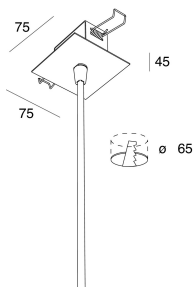

## MOUNTING ACCESSORIES

---

P-30: ROSONE CARTON. ALIM L=1200 3P BIA

**103319.01**

---

P-30: ROSONE CARTON. ALIM L=1200 3P NERO

**103319.02**

---