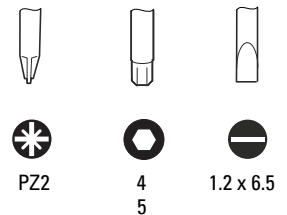

(lt)

Pavojus gyvybei dėl elektros srovės!

Tik elektrikai ir elektrotechnikos specialistai gali atlikti žemiau aprašytus darbus.

(pl)

Porażenie prądem elektrycznym stanowi zagrożenie dla życia!

Opisane poniżej prace mogą przeprowadzać tylko wykwalifikowani elektrycy oraz osoby odpowiednio poinstruowane w zakresie elektrotechniki.

(sl)

Življenjska nevarnost zaradi električnega toka!

Spodaj opisana dela smejo izvajati samo elektrostrokovnjaki in elektrotehnično poučene osebe.

(sk)

Nebezpečnosť ohrozenia života elektrickým prúdom!

Práce, ktoré sú nižšie opísané, smú vykonávať iba elektroodborníci a osoby s elektrotechnickým vzdelaním.

(bg)

Опасност за живота от електрически ток!

Операциите, описани в следващите раздели, могат да се извършват само от специалисти-електротехници и инструктиран електротехнически персонал.

(ro)

Atenție! Pericol electric!

Toate lucrările descrise trebuie efectuate numai de personal de specialitate calificat și de persoane cu cunoștințe profunde în electrotehnică.

(hr)

Opasnost po život uslijed električne struje!

Radove opisane u nastavku smiju obavljati samo stručni električari i osobe koje su prošle elektrotehničku obuku.

DILM...-XS1
DILM...-XP1
DILM...-XKB-S
DILM...-XKU-S
DILM...-XMV
DILM...-XHB

XTCEXSDB...
XTCEXPLK...
XTCEXTFB...
XTCEXTLA...
XTCEXML...
XTCEXTS...