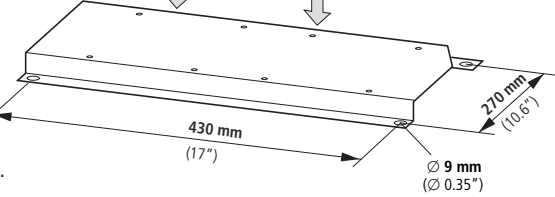

DILM...-XMV

XTCEXML...

DILM185...	XTCE185...
DILM225...	XTCE225...
DILM250...	XTCE250...
DILM300...	XTCE300...
DILM400...	XTCE400...
DILM500...	XTCE500...
DILM570...	XTCE570...
DILM580...	XTCE580...
DILM650...	XTCE650...
DILM750...	XTCE750...
DILM820...	XTCE820...
DILM1000...	XTCE1000...

DILM580...
DILM650...
DILM750...
DILM820...
DILM1000...
XTCE580N...
XTCE650N...
XTCE750N...
XTCE820N...
XTCEC10N...