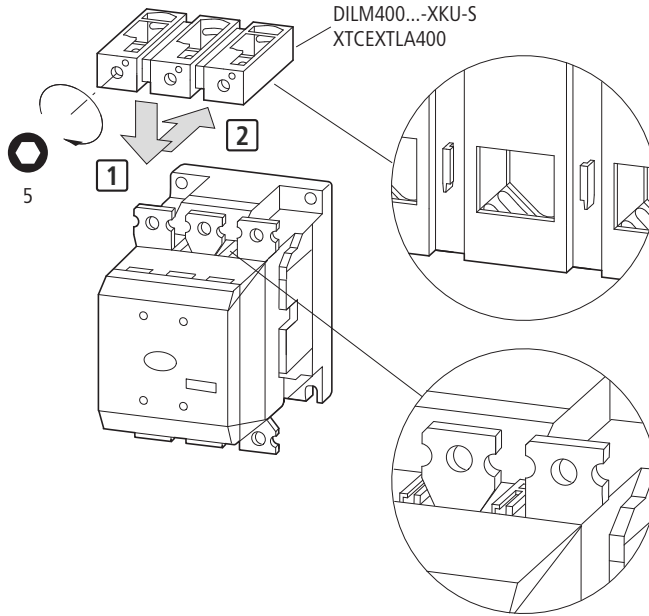

~~DILM185A XTCE185H...~~
~~DILM225A XTCE225H...~~

32 mm (1.26")

**DILM400-XKU-S
XTCEXTLA400**

	a	120 - 300
	a + b	70 - 240
	a	95 - 240
	a + b	70 - 185
	a	≅ 1 x (10 x 16 x 0.8)
	a + b	≅ 2 x (20 x 24 x 0.5)
mm	a + b	≅ 2 x (11 x 21 x 1)
	a	≅ 1 x (0.4 x 0.63 x 0.03)
	a + b	≅ 2 x (0.8 x 0.94 x 0.02)
in	a + b	≅ 2 x (0.43 x 0.83 x 0.04)
AWG	a	250 - 600 MCM
	a + b	2/0 - 500 MCM
		20 Nm (177 lb-in)