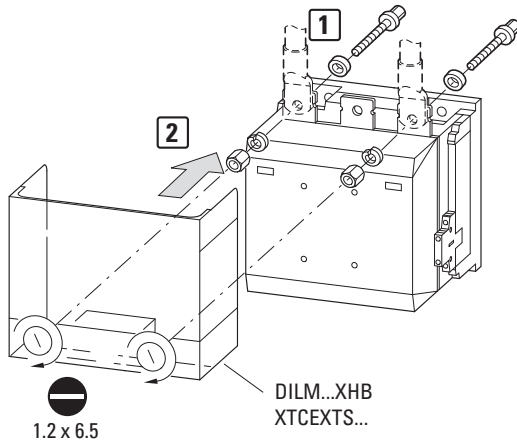

06/18 IL03406009Z

- DILM580...
- DILM650...
- DILM750...
- DILM820...
- DILM1000...
- XTCE580N...
- XTCE650N...
- XTCE750N...
- XTCE820N...
- XTCEC10N...