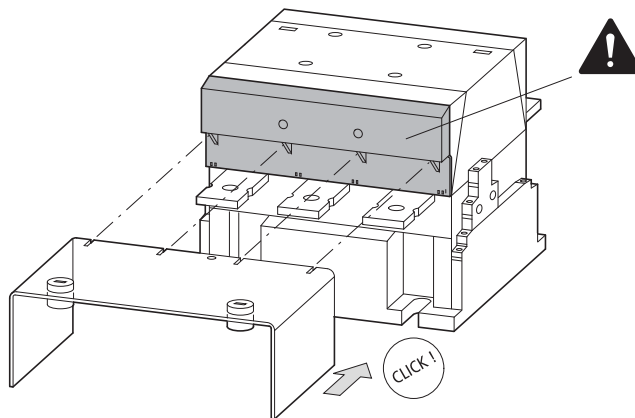

06/18 IL03406009Z

- DILM580...
- DILM650...
- DILM750...
- DILM820...
- DILM1000...
- XTCE580N...
- XTCE650N...
- XTCE750N...
- XTCE820N...
- XTCEC10N...