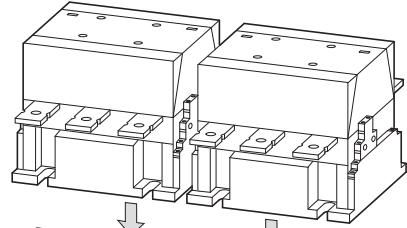

DILM...-XMV

XTCEXML...

DILM185...	XTCE185...
DILM225...	XTCE225...
DILM250...	XTCE250...
DILM300...	XTCE300...
DILM400...	XTCE400...
DILM500...	XTCE500...
DILM570...	XTCE570...
DILM580...	XTCE580...
DILM650...	XTCE650...
DILM750...	XTCE750...
DILM820...	XTCE820...
DILM1000...	XTCE1000...

DILM580...
DILM650...
DILM750...
DILM820...
DILM1000...
XTCE580N...
XTCE650N...
XTCE750N...
XTCE820N...
XTCEC10N...