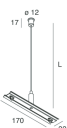

## MOUNTING ACCESSORIES

---

HERO: SOSPL3000 1PZ. TESTA/CODA

**108685.99**

---

HERO: SOSPL3000 1PZ. UNIONE

**108686.99**

---