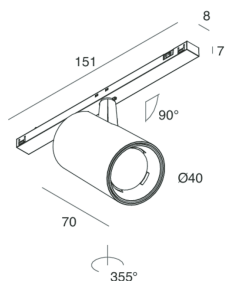

Novalux S.r.l. via Marzabotto, 2 40050 Funo di Argelato (BO) Italy
Tel: +39 051 860558 · Fax +39 051 6647859 · Mail: info@novalux.it · VAT number 00536541204 · novalux.com
Company subject to the management and coordination by SLV GmbH

This technical data sheet is owned by Novalux S.r.l., all rights reserved. Novalux S.r.l. reserves the right to make changes without prior notice.