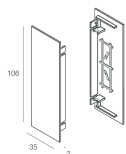

RECTA

111423.20

novalux
ITALIAN LIGHTING DESIGN SINCE 1948

COMPLETION ACCESSORIES

RECTA: COPPIA TESTATE CF

111428.20