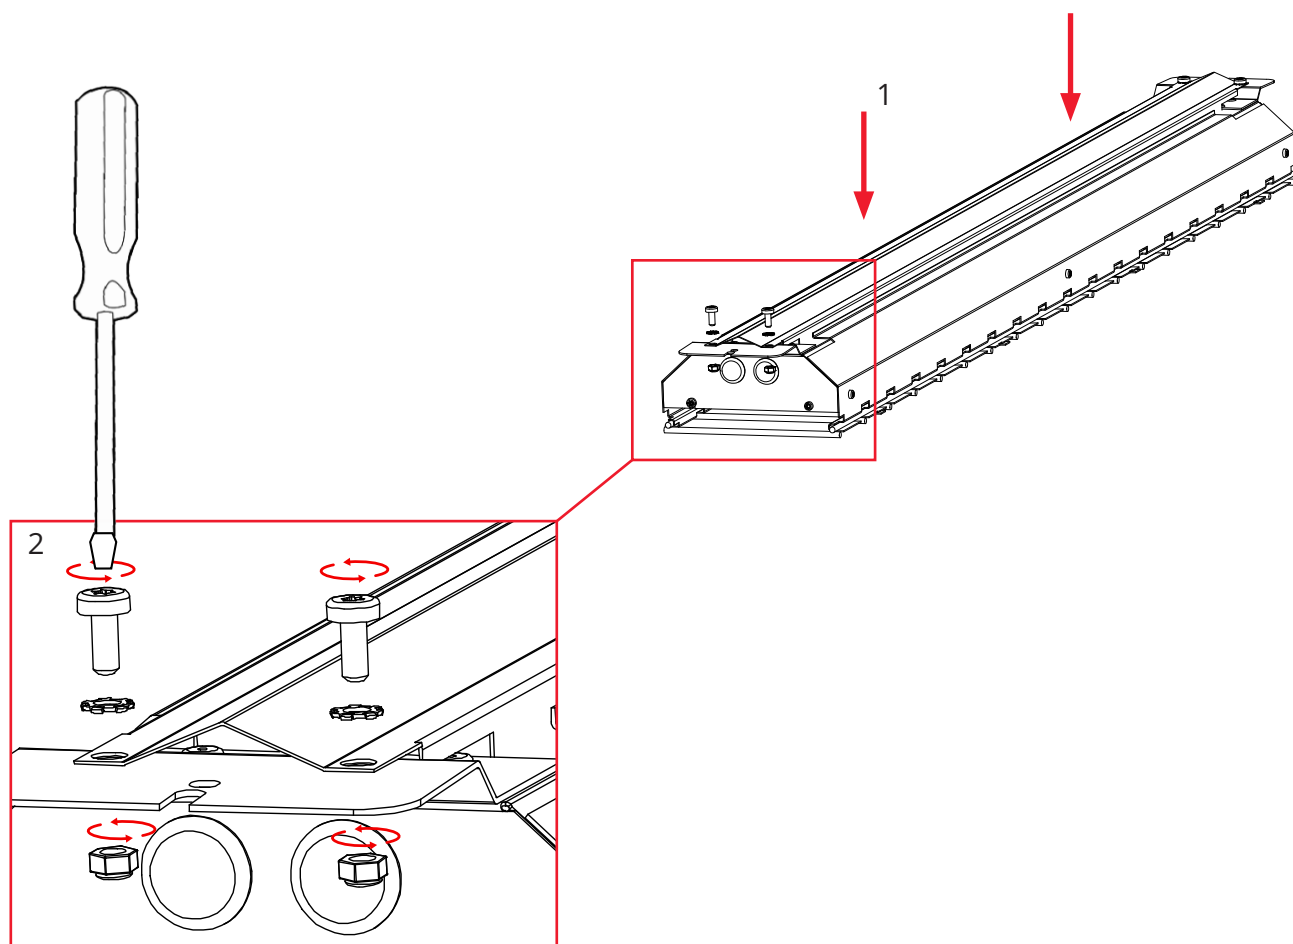

Arena Sport Anti Ball Top Cover

	L	W	H
Arena Sport 1200	1205mm	60mm	19mm
Arena Sport 1500	1705mm	60mm	19mm
Arena Sport 1200 Double	1205mm	200mm	48mm

Rev: 20.05.2019

NORWAY SG Armaturen AS
Skytterheia 25
N-4790 Lillesand
Tel: +47 37 50 03 00
firmapost@sg-as.no
www.sg-as.no