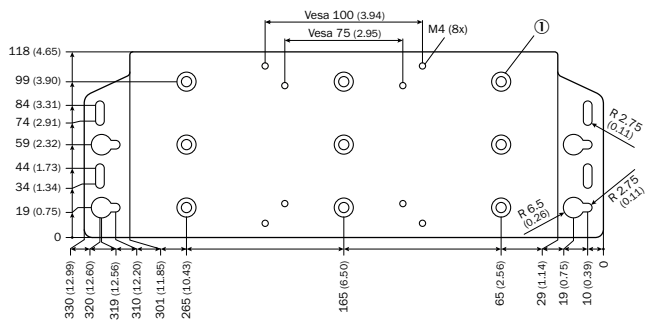

Adapter plate

Ordering information

Type	Part no.
Adapter plate	2083419

Other models and accessories → www.sick.com/

Detailed technical data

Technical specifications

Accessory group	Mounting brackets and plates
Accessory family	Mounting plates
Items supplied	Mounting hardware included
Description	Adapter plate for SIM4000

Dimensional drawing (Dimensions in mm (inch))

Dimensions in mm (inch)

① M5 counterbore (9 x)

SICK AT A GLANCE

SICK is one of the leading manufacturers of intelligent sensors and sensor solutions for industrial applications. A unique range of products and services creates the perfect basis for controlling processes securely and efficiently, protecting individuals from accidents and preventing damage to the environment.