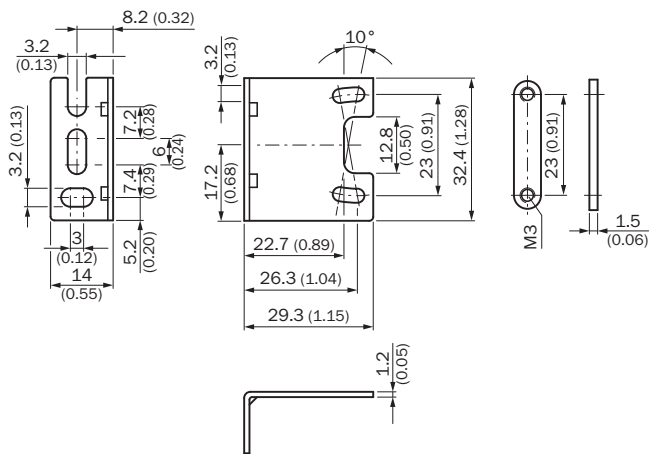

## Ordering information

Type	Part no.
BEF-W140A	5308098

Other models and accessories → [www.sick.com/](http://www.sick.com/)

## Detailed technical data

Dimensional drawing (Dimensions in mm (inch))

All dimensions in mm (inch)