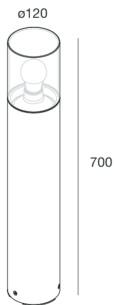

Compliance

CEI EN 60598-1:2015 + A11:2009. IEC 60598-2:2015 2-1

[View more product info](#)

Novalux S.r.l. via Marzabotto, 2 40050 Funo di Argelato (BO) Italy
Tel: +39 051 860558 · Fax +39 051 6647859 · Mail: info@novalux.it · VAT number 00536541204 · novalux.com
Company subject to the management and coordination by SLV GmbH

This technical data sheet is owned by Novalux S.r.l., all rights reserved. Novalux S.r.l. reserves the right to make changes without prior notice.