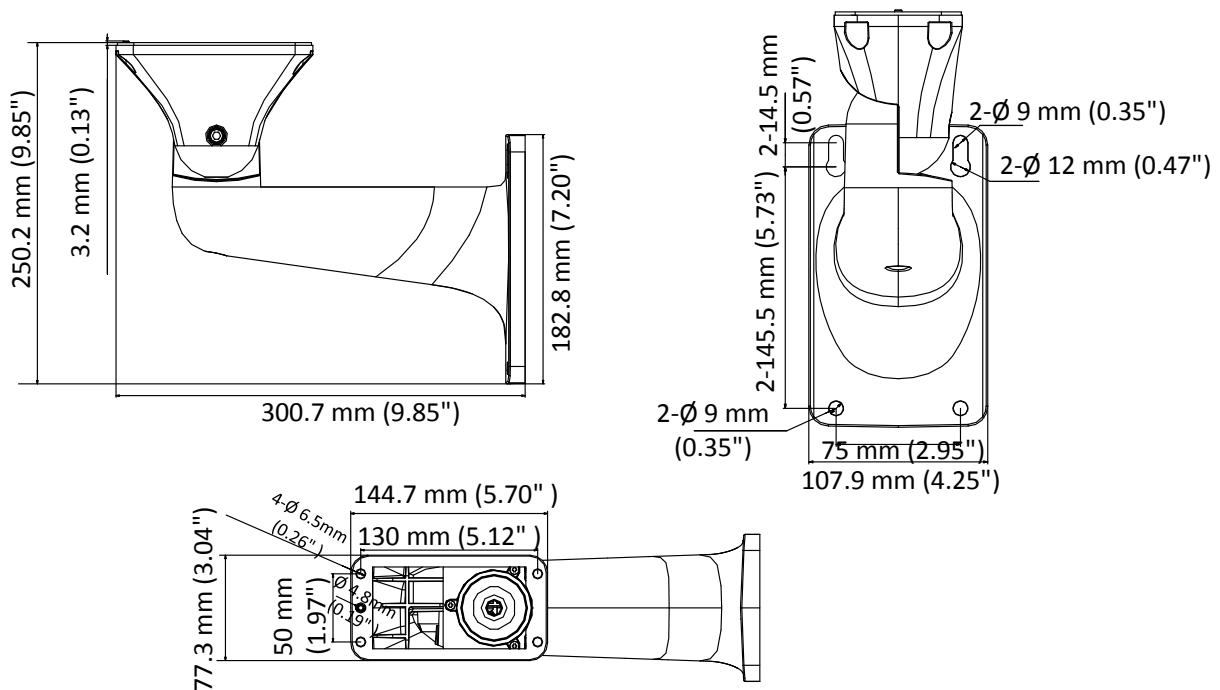

### Wall Mount

#### Feature

- Aluminum alloy with surface spray treatment
- Internal cable routing design
- Use the wall mount with the housing (DS-1331HZ-B)

#### Dimension

#### Parameter

Model	DS-2202ZJ
Parameters	Wall Mount
Appearance	Hikvision White
Material	Aluminum Alloy ADC12
Dimension	300.7 mm × 250.2 mm × 107.9 mm (9.85" × 9.85" × 4.25")
Weight	1250 g (2.76 lb.)