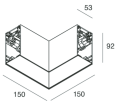

HERO B: MOD.CIECO ANG.DX 150 BIA

1087A5.01