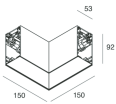

HERO B: MOD.CIECO ANG.SX 150 BIA

1087A4.01