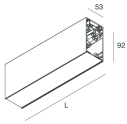

HERO B

1087A1.01

novalux
ITALIAN LIGHTING DESIGN SINCE 1948

COMPLETION ACCESSORIES

HERO B: MOD.CIECO 250 BIA

1087A3.01