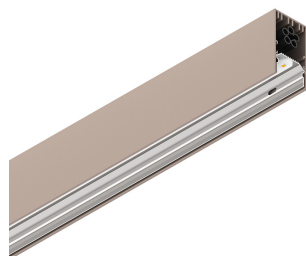

LUCKY MINI

103526.21H

novalux

ITALIAN LIGHTING DESIGN SINCE 1948

Features

Use: Indoor
Type of installation: SUSPENDED, CEILING MOUNTED
Emission: DIRECT
Optics: OPAL
Colour: CAPPUCCINO
Dimming: PUSH, DALI
Emergency: NO
L: 800mm
A: 38mm
H: 65mm
Made in: ITALY
Warranty: 5 years
Weight: 1.5kg