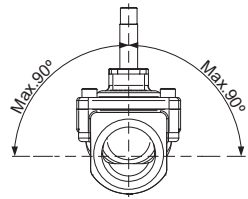

Installation guide  
Solenoid valve  
Type EV220A

032R9271

032R9271

1

2

3

4

5