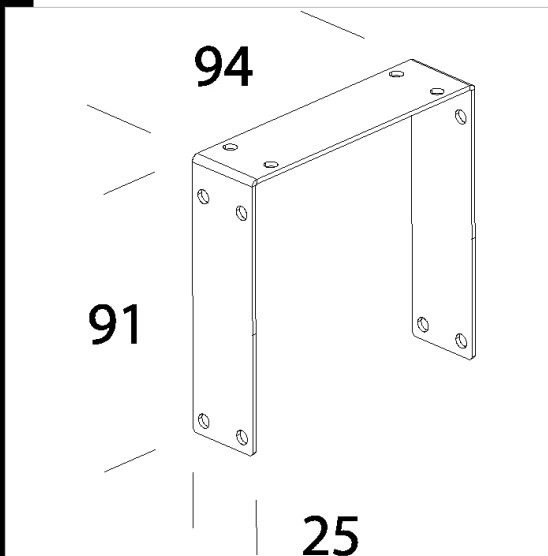

200 pour rangée continue

Toujours utiliser pour faire la ligne continue.

Download  
DXF 2D  
- 200.dxf

Code	Kg	WTot	Colour
998011-00	0,19	0 W	GALVANISÉ

Prodotti

- 849 Supercomfort -

- 847 Supercomfort T5 - optique

- 848 Supercomfort T5 - avec

The reported luminous flux is the flux emitted by the light source with a tolerance of  $\pm 10\%$  compared to the indicated value. The W tot column indicates the total wattage absorbed by the system without exceeding 10% of the indicated