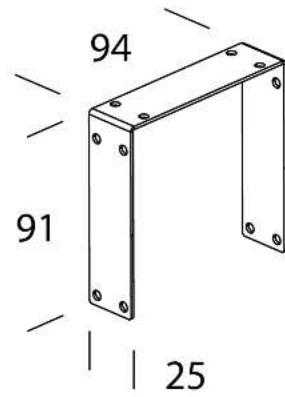

200 pour rangée continue

Toujours utiliser pour faire la ligne continue.

Download  
DXF 2D  
- 200.dxf

Code	Kg	WTot	Colour
998011-00	0,19	0 W	GALVANISÉ

Prodotti

- 849 Supercomfort -

- 847 Supercomfort T5 - optique

- 848 Supercomfort T5 - avec

The reported luminous flux is the flux emitted by the light source with a tolerance of  $\pm 10\%$  compared to the indicated value. The W tot column indicates the total wattage absorbed by the system without exceeding 10% of the indicated