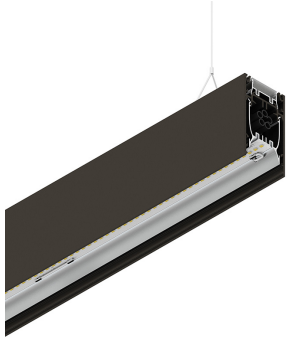

HERO B

108790.20H

novalux
ITALIAN LIGHTING DESIGN SINCE 1948

Features

Use: Indoor
Type of installation: SUSPENDED
Emission: DIRECT/INDIRECT
Colour: CAFFE
Dimming: PUSH
Emergency: NO
L: 2800mm
A: 53mm
H: 92mm
Made in: ITALY
Warranty: 5 years
Weight: 10kg

Tech data

Luminaire input power: 132.5W
Indirect luminous flux: 6678lm
IP: 40
Insulation class: I
Supply voltage: 220-240V 50/60Hz
SELV: Si

Source

Light source: LED
Source power: 113W
Colour temperature: 4000K
CRI: >90
Colour tolerance: 3 Step MacAdam
LED lifespan: 50000h L80 B20