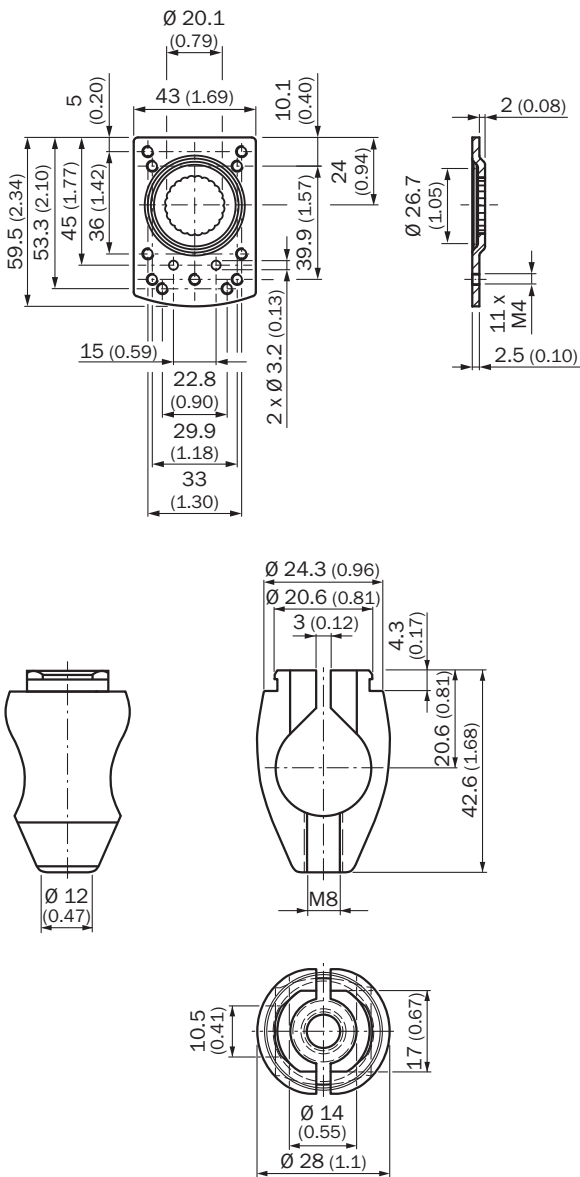

eCI@ss 10.0	27273701
eCI@ss 11.0	27273701
eCI@ss 12.0	27273701
ETIM 5.0	EC002024
ETIM 6.0	EC002024
ETIM 7.0	EC002024
ETIM 8.0	EC002024
UNSPSC 16.0901	32131023

Dimensional drawing (Dimensions in mm (inch))