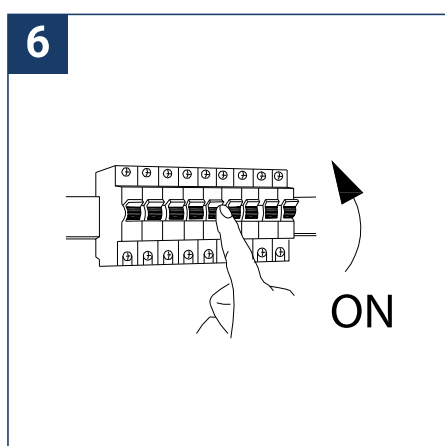

Ref : 75758-75759

! <https://www.miidex.com/283-connecteurs-etanches-et-boites-de-derivation>