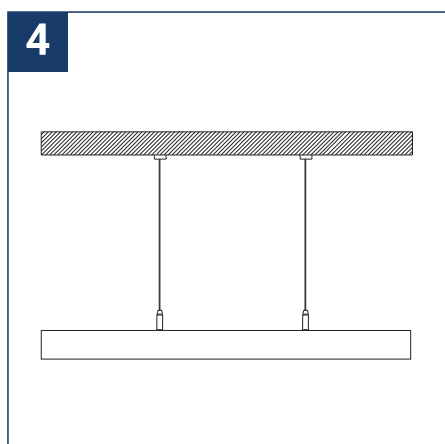

Ref : 75758-75759

! <https://www.miidex.com/283-connecteurs-etanches-et-boites-de-derivation>