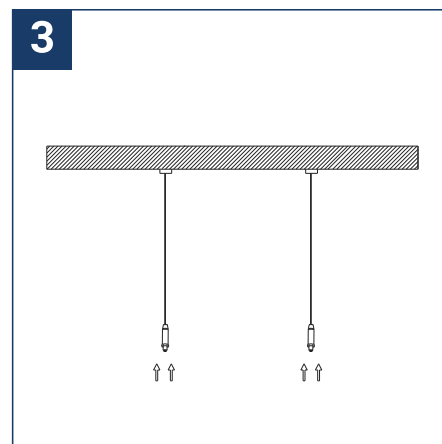

Ref : 75758-75759

! <https://www.miidex.com/283-connecteurs-etanches-et-boites-de-derivation>