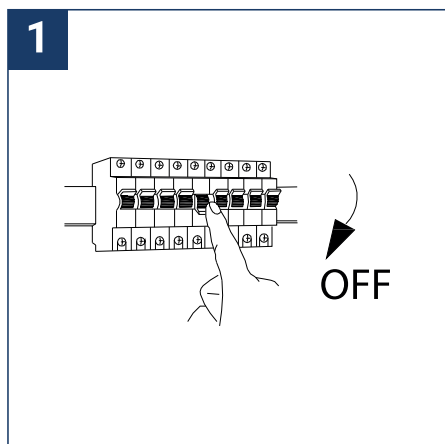

Ref : 75758-75759

! <https://www.miidex.com/283-connecteurs-etanches-et-boites-de-derivation>