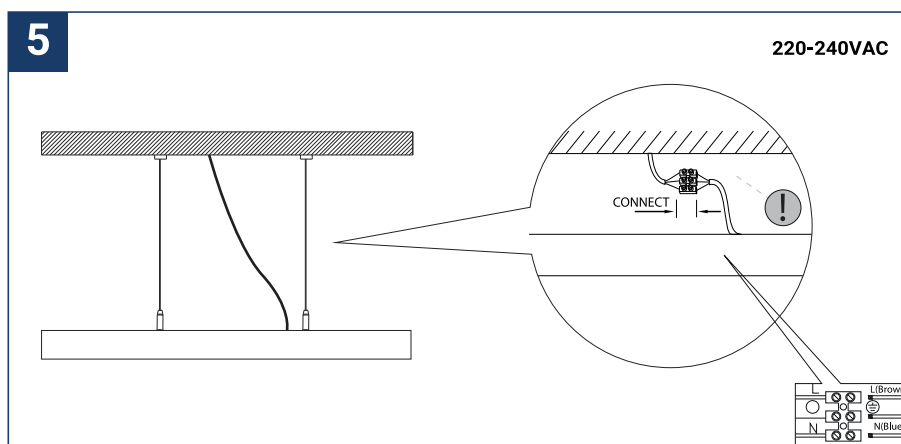

Ref : 75758-75759

! <https://www.miidex.com/283-connecteurs-etanches-et-boites-de-derivation>