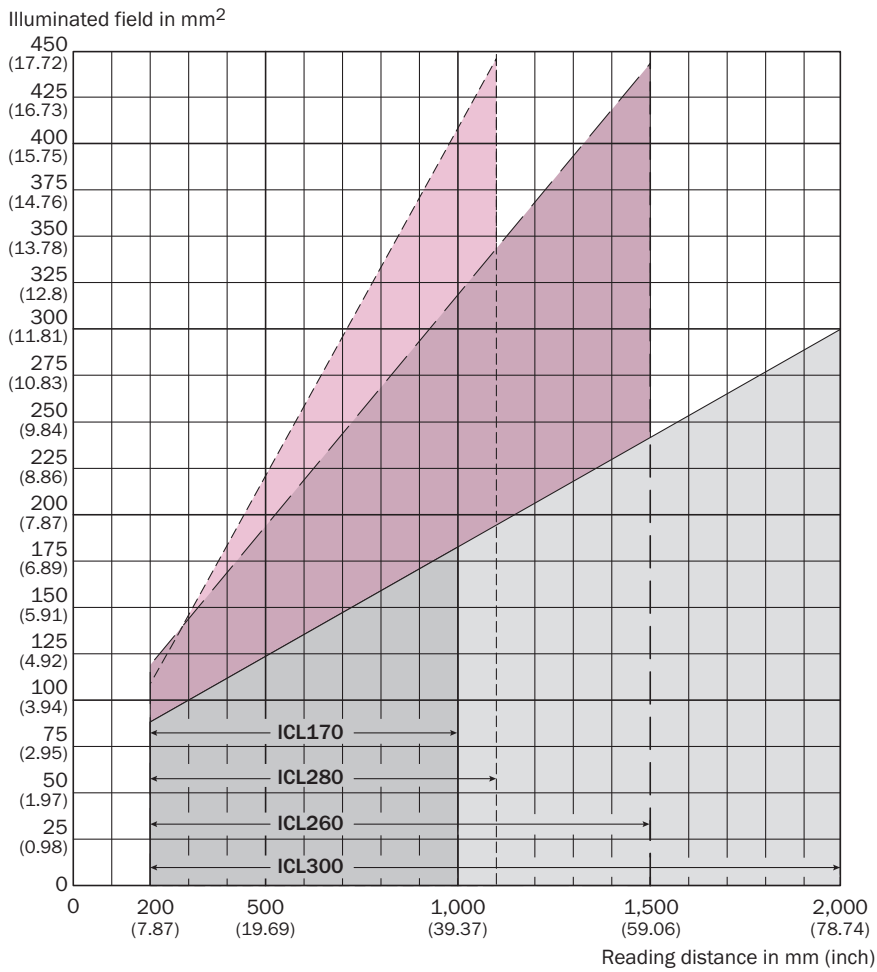

Reading field diagram

- Illuminated field ICL170-F222
- Illuminated field ICL260-F222
- Illuminated field ICL280-F222, ICL280-F202S01
- Illuminated field ICL300-F222, ICL300-F202S01