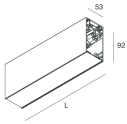

HERO B

108736.01

novalux
ITALIAN LIGHTING DESIGN SINCE 1948

COMPLETION ACCESSORIES

HERO B: MOD.CIECO 250 BIA

1087A3.01