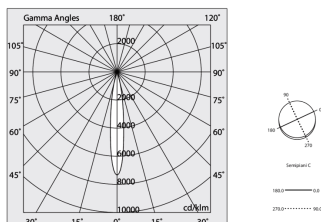

Novalux S.r.l. via Marzabotto, 2 40050 Funo di Argelato (BO) Italy
Tel: +39 051 860558 · Fax +39 051 6647859 · Mail: info@novalux.it · VAT number 00536541204 · novalux.com
Company subject to the management and coordination by SLV GmbH

This technical data sheet is owned by Novalux S.r.l., all rights reserved. Novalux S.r.l. reserves the right to make changes without prior notice.