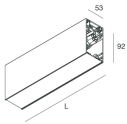

HERO B: MOD.CIECO 1400 BIA

1087A7.01