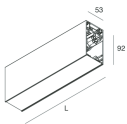

HERO B: MOD.CIECO 1680 BIA

1087A8.01