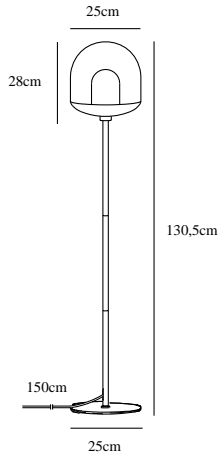

MAGIA | FLOOR LIGHTING | WHITE

2112044001

nordlux®

Voltage (V): 230 Volt
IP degree if the fixture includes two types of IP degree: IP20
Maximum compatible bulb wattage (W): 15W
Class (Class I, Class II, Class III): Class 2 (Double isolated)
Lampholder type (eg, E27/E14, etc): E27
Switch placement: On the cable

Primary material: Glass
Secondary material: Metal
Color of the cable: White
Length of the cable (cm): 150
Is the cable replaceable: False

Color: White
Height (cm): 130.5
Width (cm): 25
Tube Diameter (cm): 1.3
Shade Diameter (cm): 25
Base Dimension (cm): 25
Length (cm): 25

EAN: 5704924005190
TUN: 2148745
Item Number: 2112044001

Pcs Per Master Carton: 2
Sales Box Height (cm): 27.5
Sales Box Width(cm): 58.5
Sales Box Depth (cm): 29
Sales Box Volume m³ : 0.0467
Net weight of the luminaire (kg): 4.577