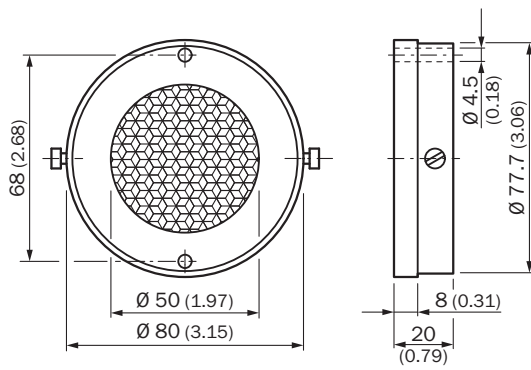

### Detailed technical data

#### Technical specifications

<b>Accessory group</b>	Reflectors
<b>Accessory family</b>	Special reflectors
<b>Description</b>	High-temperature reflector, glass, screw connection
<b>Diameter</b>	80 mm
<b>Reflective area</b>	50 mm
<b>Mounting system type</b>	Screw-on, 2 hole mounting
<b>Ambient operating temperature</b>	≤ +300 °C
<b>Material</b>	Anodised Aluminium / borosilicate glass

## Dimensional drawing (Dimensions in mm (inch))