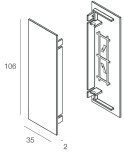

RECTA

111412.20

novalux
ITALIAN LIGHTING DESIGN SINCE 1948

COMPLETION ACCESSORIES

RECTA: COPPIA TESTATE CF

111428.20