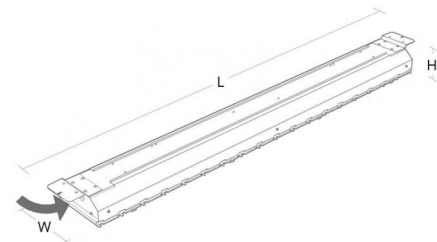

Module: 1200 w/296mm

Dimensions (mm)

Longueur (L): 1205

Largeur (W): 200

Hauteur (H): 48

Poids (brutto/netto): 1.2 / 1.2

Emballage

Dimensions de l'emballage: 1230 x 230 x 68

VDE Testing and Certification Institute		VDE	
VDE Test Report			
Report No.	253251-TL1-1		
VDE File No.	1052400-2115-0805/253251		
Date of issue	2018-09-03		
Laboratory	VDE Testing and Certification Institute		
Address	Merianstrasse 28 63069 Offenbach/Main, Germany		
Testing location/ address	Merianstrasse 28 63069 Offenbach/Main, Germany		
Applicant's name	SG Production A/S		
Applicant's address	Egestubben 15-26, 5270 ODENSE, DENMARK		
Applied standard(s)	DIN VDE 0710 Teil 13:1981-05		
Test item description	Technical luminaire, fixed		
Trade Mark	SG		
Type reference(s)	Arena Sport 1200 D 89W, Arena Sport 1200 D 176W		
Ratings	220 – 240 V a.c.; 50 / 60 Hz; 89W, 176W, IP23, class I		
Test sample condition	<input checked="" type="checkbox"/> Non-damaged sample		
Remark:			
Sample entry date	2018-08-13		
Date (s) of performance of tests	2018-08-29		
Tested by			
Name, Signature	Peter Kaufmann (Authorization of test report)		
Function	Testing engineer		
Verified by			
Name, Signature	Thomas Lieser		
Function	Reviewer		
Report No.	253251-TL1-1	Page	1 of 13
Disclaimer: This test report contains the result of a singular investigation carried out on the product submitted. A sample of this product was tested to found the accordance with the theoretical listed standards or classes of efficiency. This test report does not entitle for the use of a VDE Certification Mark and considers solely the requirements of the specifications mentioned below. Whenever reference is made to this test report towards third party, this test report shall be made available on the very spot in full length.			