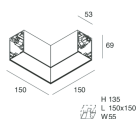

HERO: MOD.CIECO ANG.DX 150 NE

108678.02