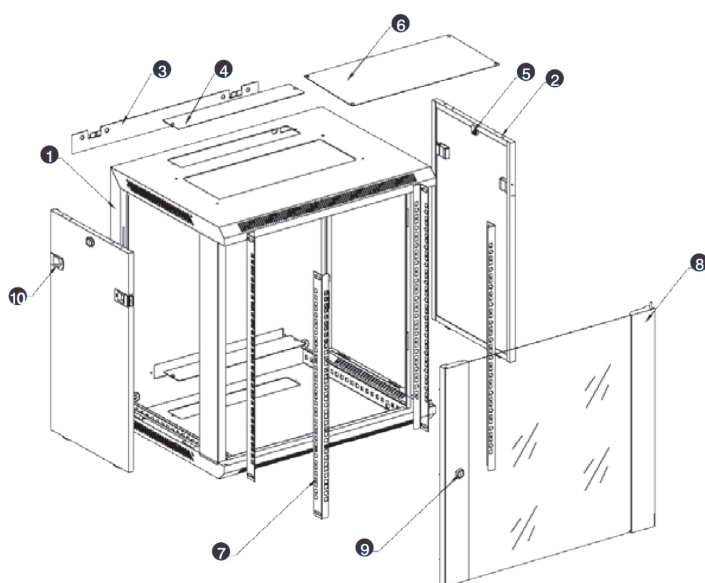

- Lockable, quick release side panels, for maximum access into cabinet

- Cable entry cut out in top and base

- Angled vented roof

- Adjustable 19" mounting profiles

## Vue éclatée

- ① Frame
- ② Side panel
- ③ Mounting panel
- ④ Cable entry cover, removeable
- ⑤ Side key lock
- ⑥ Fan cover, removeable
- ⑦ Mounting profile
- ⑧ Front door
- ⑨ Front door key lock
- ⑩ Slam latch lock