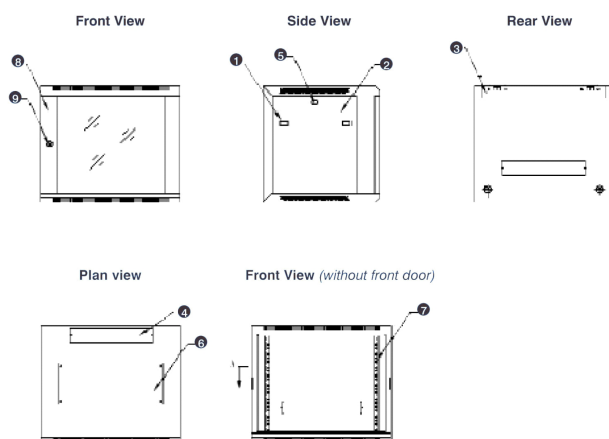

- Lockable, quick release side panels, for maximum access into cabinet

- Cable entry cut out in top and base

- Angled vented roof

- Adjustable 19" mounting profiles

## Vue éclatée

- ① Frame
- ② Side panel
- ③ Mounting panel
- ④ Cable entry cover, removeable
- ⑤ Side key lock
- ⑥ Fan cover, removeable
- ⑦ Mounting profile
- ⑧ Front door
- ⑨ Front door key lock
- ⑩ Slam latch lock