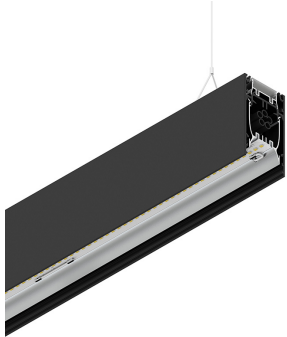

## Features

Use: Indoor  
Type of installation: SUSPENDED  
Emission: DIRECT/INDIRECT  
Colour: BLACK  
Dimming: PUSH  
Emergency: NO  
L: 2240mm  
A: 53mm  
H: 92mm  
Made in: ITALY  
Warranty: 5 years  
Weight: 8kg

## Tech data

Luminaire input power: 105.9W  
Indirect luminous flux: 4842lm  
IP: 40  
Insulation class: I  
Supply voltage: 220-240V 50/60Hz  
SELV: Si