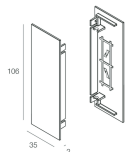

RECTA

111409.20

novalux
ITALIAN LIGHTING DESIGN SINCE 1948

COMPLETION ACCESSORIES

RECTA: COPPIA TESTATE CF

111428.20