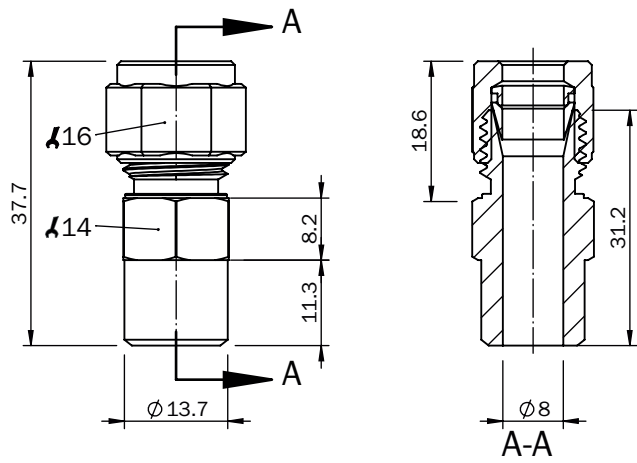

Dimensional drawing (Dimensions in mm (inch))