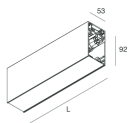

HERO B: MOD.CIECO 1120 NE

1087A6.02