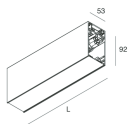

HERO B

1087C8.02

novalux
ITALIAN LIGHTING DESIGN SINCE 1948

COMPLETION ACCESSORIES

HERO B: MOD.CIECO 250 NE

1087A3.02