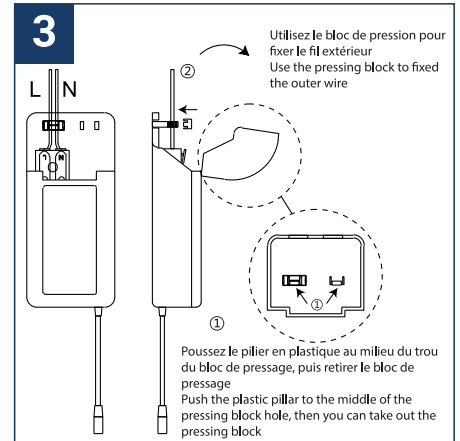

Ref : 77676-77677-77678-77679

Veuillez couper l'alimentation secteur avant de réinitialiser les commutateurs CCT
Please cut off the AC power before reset CCT switches

	*Ø
77676	155mm
77677	180mm
77678	205mm
77679	280mm