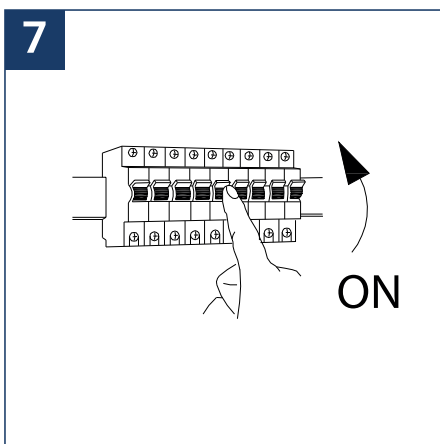

Ref : 77676-77677-77678-77679

Veuillez couper l'alimentation secteur avant de réinitialiser les commutateurs CCT
Please cut off the AC power before reset CCT switches

	*Ø
77676	155mm
77677	180mm
77678	205mm
77679	280mm