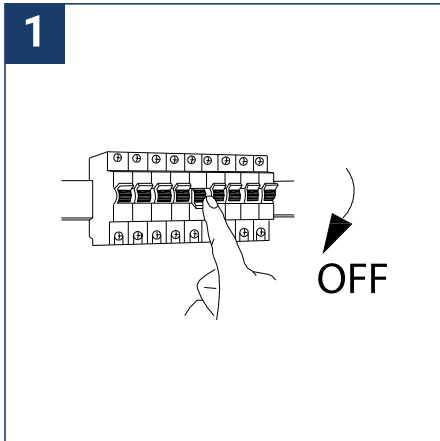

Ref : 77676-77677-77678-77679

Veuillez couper l'alimentation secteur avant de réinitialiser les commutateurs CCT
Please cut off the AC power before reset CCT switches

	*Ø
77676	155mm
77677	180mm
77678	205mm
77679	280mm