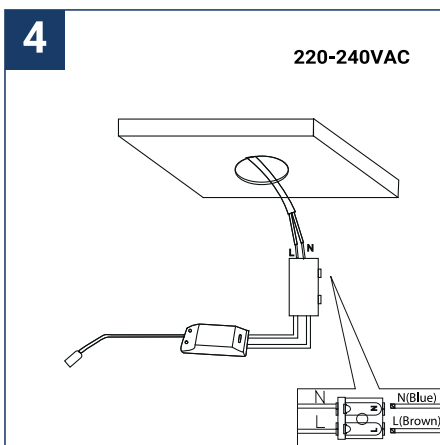

Ref : 77676-77677-77678-77679

Veuillez couper l'alimentation secteur avant de réinitialiser les commutateurs CCT
Please cut off the AC power before reset CCT switches

	*Ø
77676	155mm
77677	180mm
77678	205mm
77679	280mm