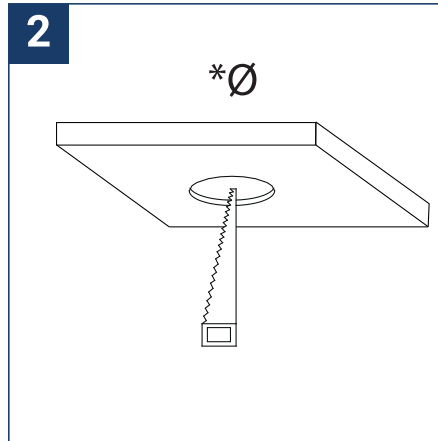

Ref : 77676-77677-77678-77679

Veuillez couper l'alimentation secteur avant de réinitialiser les commutateurs CCT
Please cut off the AC power before reset CCT switches

	*Ø
77676	155mm
77677	180mm
77678	205mm
77679	280mm