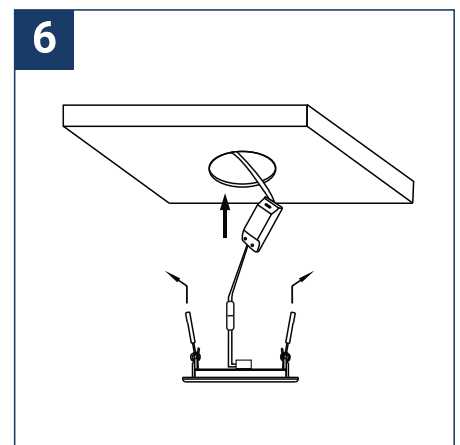

Ref : 77676-77677-77678-77679

Veuillez couper l'alimentation secteur avant de réinitialiser les commutateurs CCT
Please cut off the AC power before reset CCT switches

	*Ø
77676	155mm
77677	180mm
77678	205mm
77679	280mm