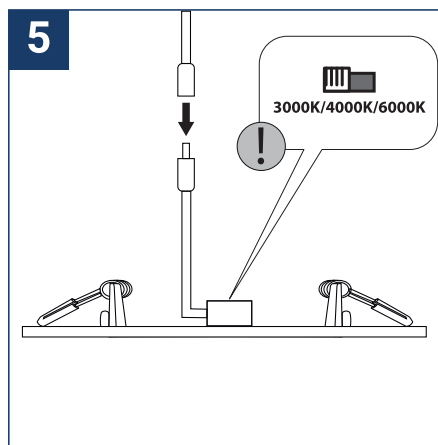

Ref : 77676-77677-77678-77679

Veuillez couper l'alimentation secteur avant de réinitialiser les commutateurs CCT
Please cut off the AC power before reset CCT switches

	*Ø
77676	155mm
77677	180mm
77678	205mm
77679	280mm