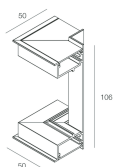

Features

Use: Indoor
Type of installation: WALL
Emission: DIRECT/INDIRECT
Optics: OPAL
Colour: BLACK
L: 1800mm
A: 37mm
H: 106mm
Made in: ITALY
Warranty: 5 years

Tech data

IP: 40
Supply voltage: 220-240V 50/60Hz

[View more product info](#)

COMPLETION ACCESSORIES

RECTA: STRIP ANG.I 50X50 NE

111426.02

RECTA: STRIP ANG.E 35X35 NE

111427.02

RECTA: COPPIA TESTATE NE

111428.02