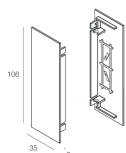

Features

Use: Indoor
Type of installation: WALL
Emission: DIRECT/INDIRECT
Optics: OPAL
Colour: BLACK
L: 1800mm
A: 37mm
H: 106mm
Made in: ITALY
Warranty: 5 years

Tech data

IP: 40
Supply voltage: 220-240V 50/60Hz

[View more product info](#)

COMPLETION ACCESSORIES

RECTA: STRIP ANG.I 50X50 NE

111426.02

RECTA: STRIP ANG.E 35X35 NE

111427.02

RECTA: COPPIA TESTATE NE

111428.02