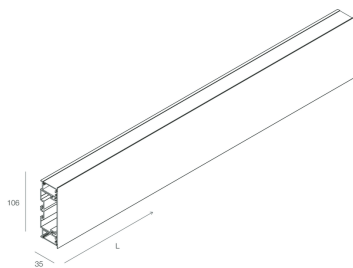

Features

Use: Indoor
Type of installation: WALL
Emission: DIRECT/INDIRECT
Optics: OPAL
Colour: BLACK
L: 1800mm
A: 37mm
H: 106mm
Made in: ITALY
Warranty: 5 years

Tech data

IP: 40
Supply voltage: 220-240V 50/60Hz

[View more product info](#)

COMPLETION ACCESSORIES

RECTA: STRIP ANG.I 50X50 NE

111426.02

RECTA: STRIP ANG.E 35X35 NE

111427.02

RECTA: COPPIA TESTATE NE

111428.02