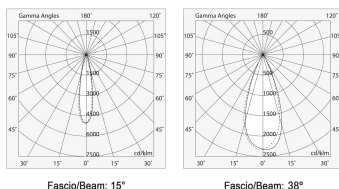

Features

Use: Indoor
Type of installation: TRACK
Emission: ADJUSTABLE
Optics: SPOT
Beam: 15 - 38°
Colour: BLACK
Dimming: DALI
Emergency: NO
L: 275mm
A: Ø65mm
H: 155mm
Warranty: 5 years

Tech data

Luminaire input power: 30W
IP: 20
Insulation class: II
Supply voltage: 220-240V 50/60Hz
SELV: Si

Source

Light source: LED
Source power: 30W
Source luminous flux: 2570lm
Colour temperature: 3000K
CRI: >90
LED lifespan: 30000h L70 B20

Compliance

CEI EN 60598-1:2015 + A11:2009. IEC 60598-2:2015 2-1

Standards

Photobiological risk: RISK GROUP 1 Certified fixture in RISK GROUP 1 (Low Risk)-The fixture does not pose a hazard due to normal behavioral limitations on exposure - in accordance with CEI EN 62471:2010-01, IEC TR 62778:2014.

CAM edilizia: The product complies with the requirements for public buildings, ministerial decree of 23rd June 2022 n.256.

[View more product info](#)