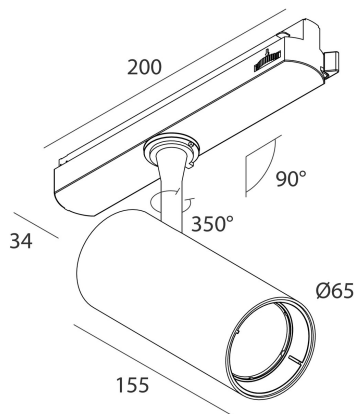

Features

Use: Indoor
Type of installation: TRACK
Emission: ADJUSTABLE
Optics: SPOT
Beam: 15 - 38°
Colour: BLACK
Dimming: DALI
Emergency: NO
L: 275mm
A: Ø65mm
H: 155mm
Warranty: 5 years

Tech data

Luminaire input power: 30W
IP: 20
Insulation class: II
Supply voltage: 220-240V 50/60Hz
SELV: Si

Source

Light source: LED
Source power: 30W
Source luminous flux: 2570lm
Colour temperature: 3000K
CRI: >90
LED lifespan: 30000h L70 B20

Compliance

CEI EN 60598-1:2015 + A11:2009. IEC 60598-2:2015 2-1

Standards

Photobiological risk: RISK GROUP 1 Certified fixture in RISK GROUP 1 (Low Risk)-The fixture does not pose a hazard due to normal behavioral limitations on exposure - in accordance with CEI EN 62471:2010-01, IEC TR 62778:2014.

CAM edilizia: The product complies with the requirements for public buildings, ministerial decree of 23rd June 2022 n.256.

[View more product info](#)