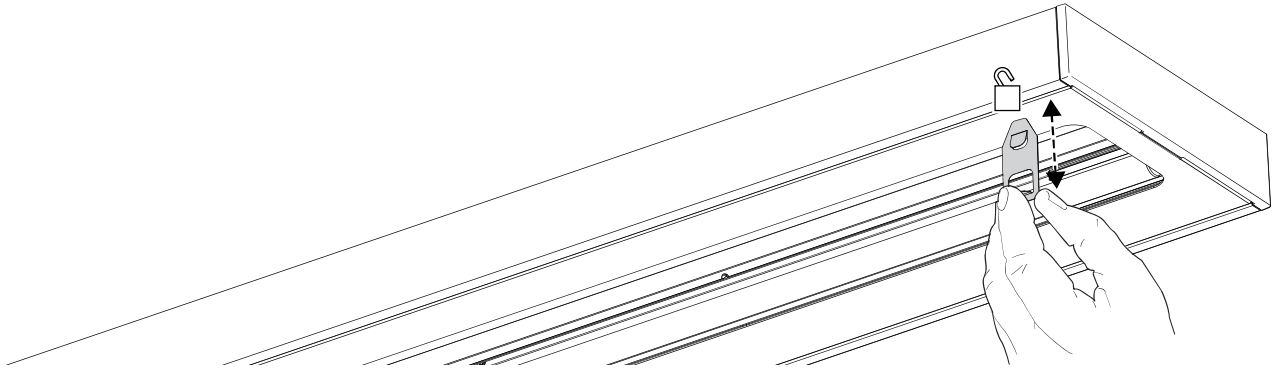

Optix Asym	X
Optix S 1200	1200mm
Optix S 1500	1480mm

1

2

6

7

8

9

9

Optix Asym
Suspended

a

b

10

11 ⚡ 220-240V~ + SSC

5-7mm
 ✓ ✓ ×
 0.75-1.5mm²

11 ⚡ 220-240V~ + DALI ⚡ + ~ Switch-Control

5-7mm
 ✓ ✓ ×
 0.75-1.5mm²