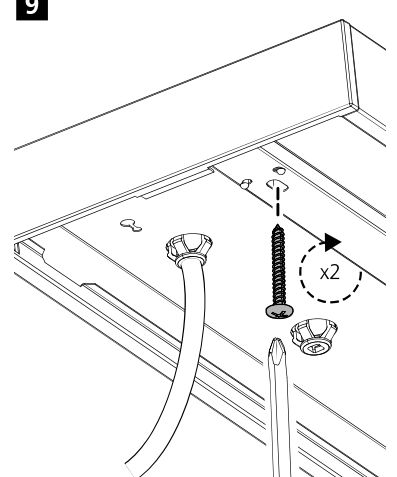

Optix Asym	X
Optix S 1200	1200mm
Optix S 1500	1480mm

1

2

6

7

8

9