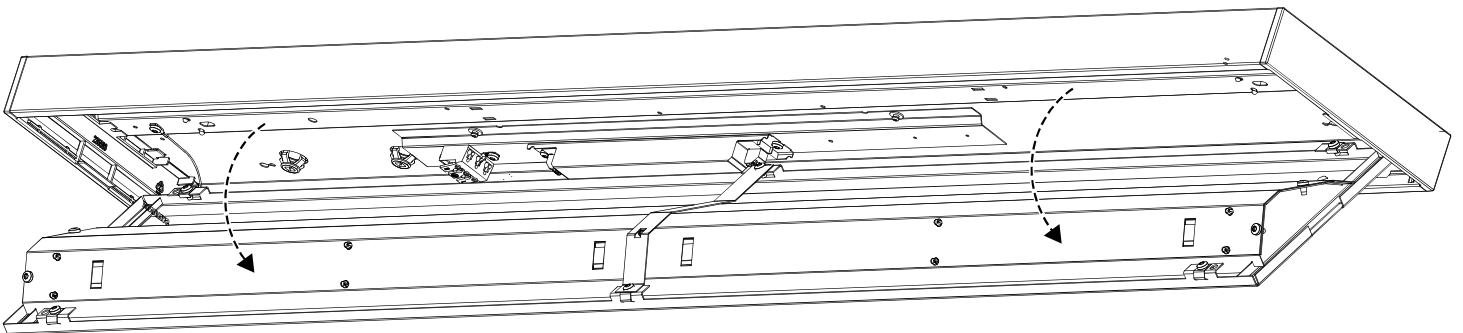

Optix Asym	X
Optix S 1200	1200mm
Optix S 1500	1480mm

1

2

6

7

8

9

9

Optix Asym
Suspended

a

b

10

11 ⚡ 220-240V~ + SSC

5-7mm
 ✓ ✓ ×
 0.75-1.5mm²

11 ⚡ 220-240V~ + DALI ⚡ + ~ Switch-Control

5-7mm
 ✓ ✓ ×
 0.75-1.5mm²