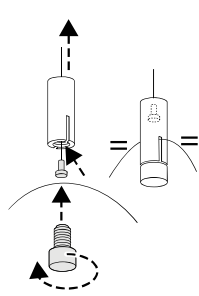

Optix Asym
Suspended

a

b

10

11 ⚡ 220-240V~ + SSC

5-7mm
 ✓ ✓ ×
 0.75-1.5mm²

11 ⚡ 220-240V~ + DALI ⚡ + ~ Switch-Control

5-7mm
 ✓ ✓ ×
 0.75-1.5mm²