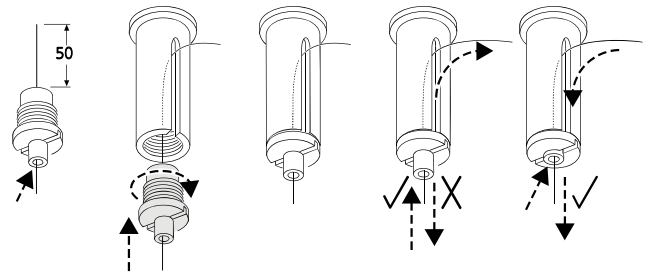

Optix Asym	X
Optix S 1200	1200mm
Optix S 1500	1480mm

1

2

6

7

8

9

9

Optix Asym
Suspended

a

b

10

11 ⚡ 220-240V~ + SSC

5-7mm
 ✓ ✓ ×
 0.75-1.5mm²

11 ⚡ 220-240V~ + DALI ⚡ + ~ Switch-Control

5-7mm
 ✓ ✓ ×
 0.75-1.5mm²