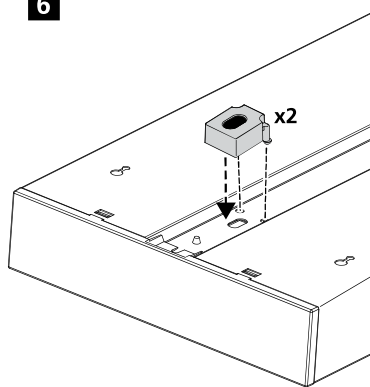

Optix Asym	X
Optix S 1200	1200mm
Optix S 1500	1480mm

1

2

6

7

8

9

9

Optix Asym
Suspended

a

b

10

11 ⚡ 220-240V~ + SSC

5-7mm
 ✓ ✓ ×
 0.75-1.5mm²

11 ⚡ 220-240V~ + DALI ⚡ + ~ Switch-Control

5-7mm
 ✓ ✓ ×
 0.75-1.5mm²