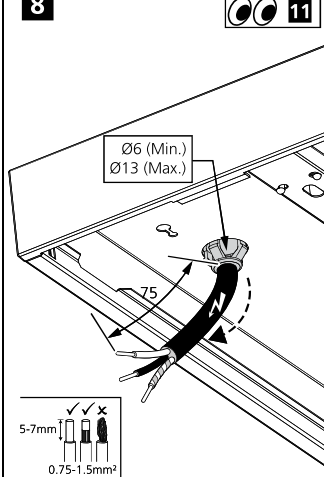

Optix Asym	X
Optix S 1200	1200mm
Optix S 1500	1480mm

1

2

6

7

8

9

9

Optix Asym
Suspended

a

b

10

11 ⚡ 220-240V~ + SSC

5-7mm
 ✓ ✓ ×
 0.75-1.5mm²

11 ⚡ 220-240V~ + DALI ⚡ + ~ Switch-Control

5-7mm
 ✓ ✓ ×
 0.75-1.5mm²