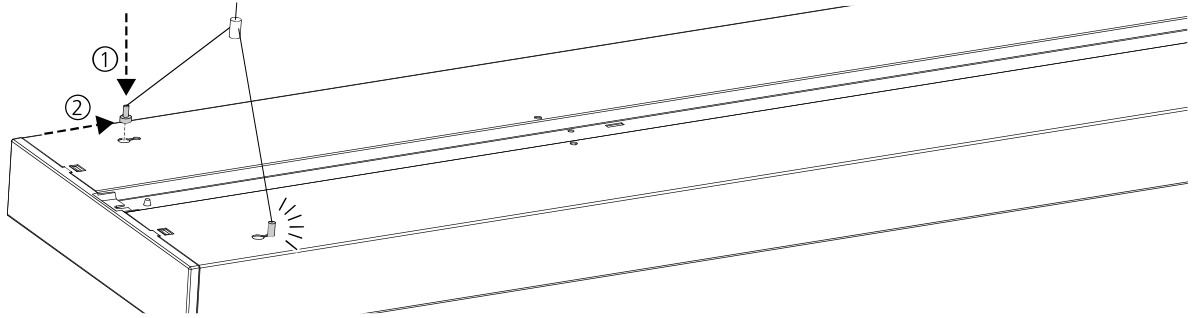

Optix Asym
Suspended

a

b

10

11 ⚡ 220-240V~ + SSC

5-7mm
 ✓ ✓ ×
 0.75-1.5mm²

11 ⚡ 220-240V~ + DALI ⚡ + ~ Switch-Control

5-7mm
 ✓ ✓ ×
 0.75-1.5mm²