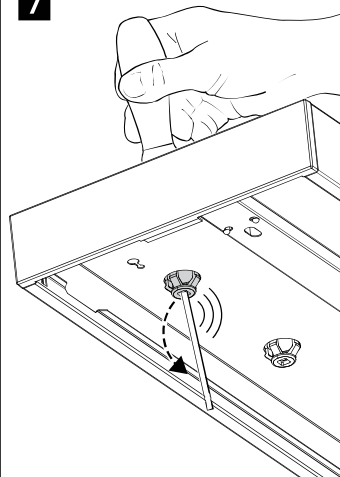

Optix Asym	X
Optix S 1200	1200mm
Optix S 1500	1480mm

1

2

6

7

8

9