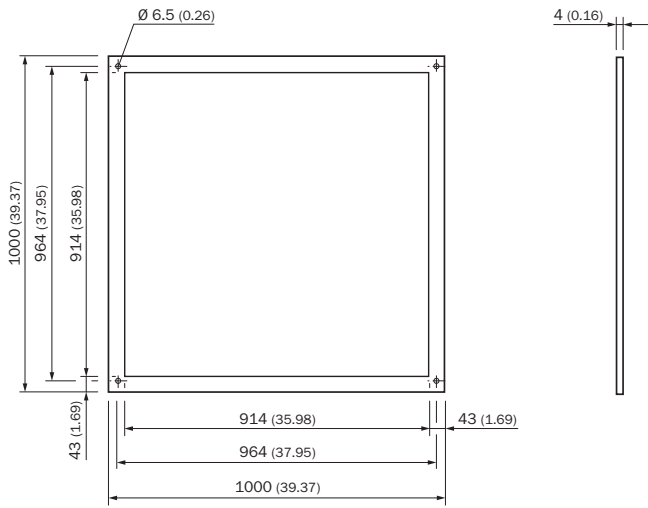

## Detailed technical data

### Technical specifications

<b>Accessory group</b>	Reflectors
<b>Accessory family</b>	Angular
<b>Description</b>	Reflector plate, "diamond grade" reflective tape, 1,000 mm x 1,000 mm, base plate material: aluminum, screw connection
<b>Mounting system type</b>	Screw-on, 4 hole mounting
<b>Ambient operating temperature</b>	-25 °C ... +65 °C

Dimensional drawing (Dimensions in mm (inch))