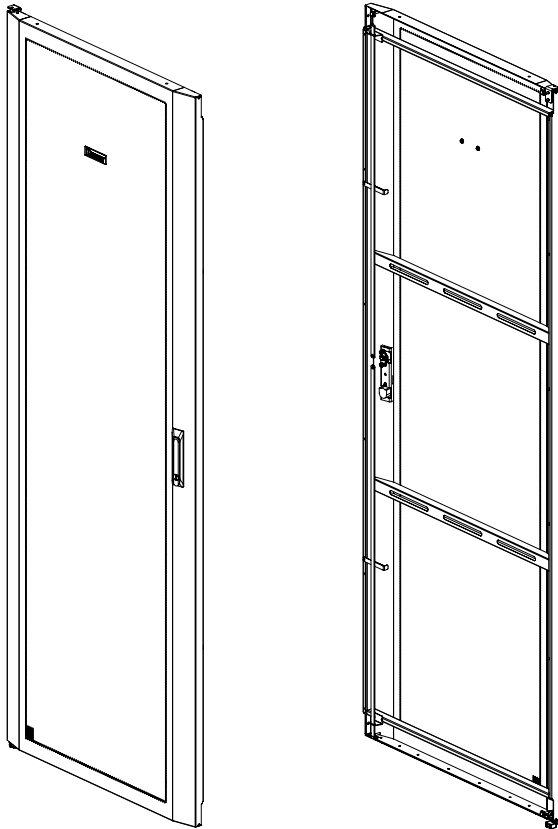

THIS COPY IS PROVIDED ON A RESTRICTED BASIS AND IS NOT TO BE USED IN ANY WAY DETRIMENTAL TO THE INTERESTS OF PANDUIT CORP.

FRONT

REAR

PANDUIT P/N	DESCRIPTION	WEIGHT
N82SHD*	N-TYPE 800MM X 42RU FRONT PERFORATED SINGLE HINGE DOOR	13.61 Kg/EACH [30.0 LBS/EACH]
N85SHD*	N-TYPE 800MM X 45RU FRONT PERFORATED SINGLE HINGE DOOR	14.97 Kg/EACH [33.0 LBS/EACH]
N88SHD*	N-TYPE 800MM X 48RU FRONT PERFORATED SINGLE HINGE DOOR	15.87 Kg/EACH [35.0 LBS/EACH]
N81SHD*	N-TYPE 800MM X 51RU FRONT PERFORATED SINGLE HINGE DOOR	16.86 Kg/EACH [37.1 LBS/EACH]

1. VISIT OUR ON-LINE CATALOG AT WWW.PANDUIT.COM FOR A LIST OF CURRENT PARTS APPLICABLE FOR USE WITH THIS PRODUCT.
2. PARTS SUPPLIED:
 - 1- SINGLE HINGE DOOR ASSEMBLY
 - 1- UPPER DOOR HINGE ASSEMBLY
 - 1- LOWER DOOR HINGE BRACKET
 - 1- LOWER DOOR HINGE PIN
 - 1- DOOR CATCH
 - 1- TORX DRIVE SCREW
 - 2- FLAT HEAD SCREWS
 - 1- INSTRUCTION SHEET
3. PRIMARY DIMENSIONS ARE IN MILLIMETERS.
4. * DENOTES COLOR - ADD SUFFIX "B" FOR BLACK AND "W" FOR WHITE.

TITLE N8*SHD* NET-ACCESS N-TYPE 800mm WIDE FRONT PERFORATED SINGLE HINGE DOOR		CUSTOMER DRAWING	
ITEM REVISION NAME 13V399AH/01		PANDUIT	
DATASET FILE NAME 13V399AH_DC/01A			
MATERIAL: N/A		DRAWING NUMBER: 13V399AH-DC	
 THIRD ANGLE PROJECTION		DRAWN BY: PBS DATE: 6-2-15 CHK: RAMA SCALE: NONE	
SHT 1 OF 2		SIZE: A	

* DENOTES COLOR
 "B" = BLACK
 "W" = WHITE

TITLE N8*SHD* NET-ACCESS N-TYPE 800mm WIDE FRONT PERFORATED SINGLE HINGE DOOR CUSTOMER DRAWING		PANDUIT	
ITEM REVISION NAME 13V399AH/01	DATASET FILE NAME 13V399AH_DC/01A		
MATERIAL: N/A		DRAWING NUMBER: 13V399AH-DC	
THIRD ANGLE PROJECTION		SHT 2 OF 2	
DRAWN BY PBS	DATE 6-2-15	CHK RAMA	SCALE NONE
REV		SIZE A	