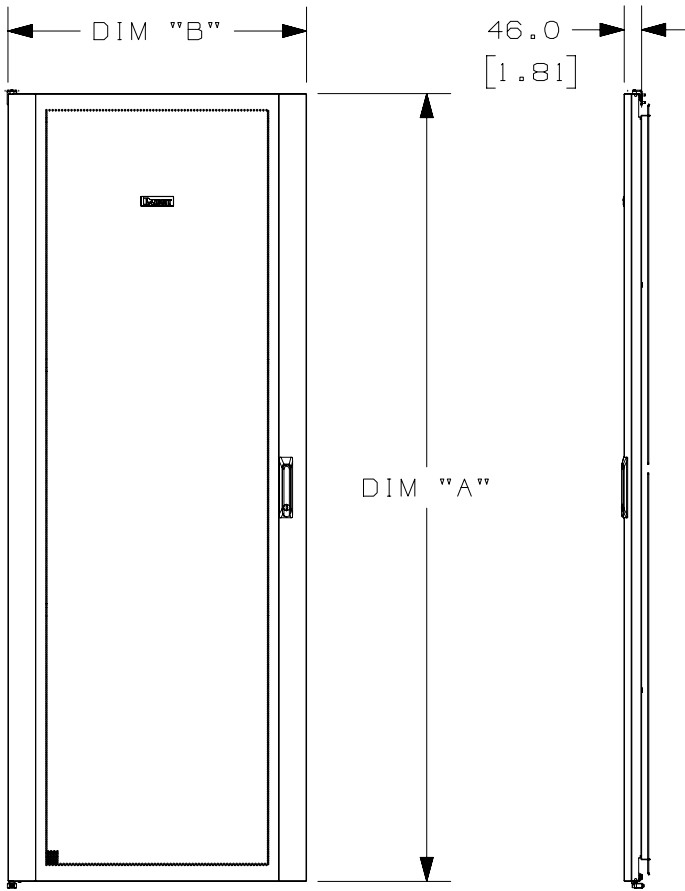

THIS COPY IS PROVIDED ON A RESTRICTED BASIS AND IS NOT TO BE USED IN ANY WAY DETRIMENTAL TO THE INTERESTS OF PANDUIT CORP.

FRONT

SIDE

PANDUIT P/N	DESCRIPTION	"A"	"B"
N82SHD*	N-TYPE 800MM X 42RU FRONT PERFORATED SINGLE HINGE DOOR	1951.0 [76.01]	790.0 [31.10]
N85SHD*	N-TYPE 800MM X 45RU FRONT PERFORATED SINGLE HINGE DOOR	2084.4 [82.06]	790.0 [31.10]
N88SHD*	N-TYPE 800MM X 48RU FRONT PERFORATED SINGLE HINGE DOOR	2217.7 [87.31]	790.0 [31.10]
N81SHD*	N-TYPE 800MM X 51RU FRONT PERFORATED SINGLE HINGE DOOR	2351.0 [92.60]	790.0 [31.10]

* DENOTES COLOR
"B" = BLACK
"W" = WHITE

TITLE N8*SHD* NET-ACCESS N-TYPE 800mm WIDE FRONT PERFORATED SINGLE HINGE DOOR CUSTOMER DRAWING		PANDUIT	
ITEM REVISION NAME 13V399AH/01	DATASET FILE NAME 13V399AH_DC/01A		
MATERIAL: N/A		DRAWING NUMBER: 13V399AH-DC	
THIRD ANGLE PROJECTION		SHT 2 OF 2	
DRAWN BY PBS	DATE 6-2-15	CHK RAMA	SCALE NONE
REV		SIZE A	

REV	DATE	BY	CHK	APR	DESCRIPTION	ECN
01A	7-12-18	LEE	BRAP	ELE	A. ADDED 51RU	V09001SM
00A	6-2-15	PBS	RAMA	TCN	RELEASED TO PRODUCTION	V09000KJ

D110100DA/16