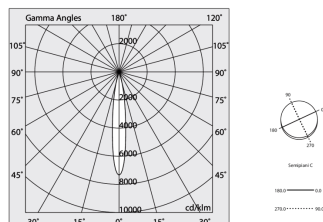

HERO C

108851.01

novalux
ITALIAN LIGHTING DESIGN SINCE 1948

Features

Use: Indoor
Type of installation: RECESSED INTO PLASTERBOARD
Emission: DIRECT
Optics: SPOT
Beam: 14°
Colour: WHITE
Dimming: PUSH, DALI
Emergency: NO
L: 1120mm
A: 61mm
H: 68mm
Made in: ITALY
Warranty: 5 years
Weight: 3.4kg

Tech data

Luminaire input power: 29W
Luminaire luminous flux: 2332lm
IP: 40
Insulation class: I
Supply voltage: 220-240V 50/60Hz
SELV: Si

Source

Light source: LED
Source power: 2x13W
Source luminous flux: 3040lm
Colour temperature: 4000K
CRI: >90
Colour tolerance: 3 Step MacAdam
LED lifespan: 50000h L80 B20