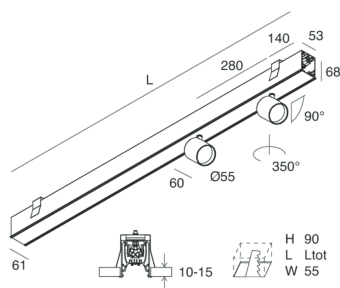

HERO C

108851.01

novalux
ITALIAN LIGHTING DESIGN SINCE 1948

Features

Use: Indoor
Type of installation: RECESSED INTO PLASTERBOARD
Emission: DIRECT
Optics: SPOT
Beam: 14°
Colour: WHITE
Dimming: PUSH, DALI
Emergency: NO
L: 1120mm
A: 61mm
H: 68mm
Made in: ITALY
Warranty: 5 years
Weight: 3.4kg