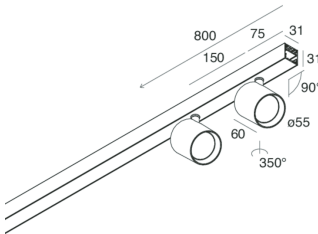

P-30 PCB

1058A7.02

novalux
ITALIAN LIGHTING DESIGN SINCE 1948

Features

Use: Indoor
Type of installation: SUSPENDED, CEILING MOUNTED
Emission: ADJUSTABLE
Optics: SPOT
Beam: 34°
Colour: BLACK
Dimming: ON/OFF
Emergency: NO
L: 800mm
A: 31mm
H: 31mm
Made in: ITALY
Warranty: 5 years