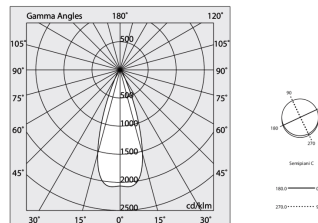

P-30 PCB

1058A7.02

novalux
ITALIAN LIGHTING DESIGN SINCE 1948

Features

Use: Indoor
Type of installation: SUSPENDED, CEILING MOUNTED
Emission: ADJUSTABLE
Optics: SPOT
Beam: 34°
Colour: BLACK
Dimming: ON/OFF
Emergency: NO
L: 800mm
A: 31mm
H: 31mm
Made in: ITALY
Warranty: 5 years